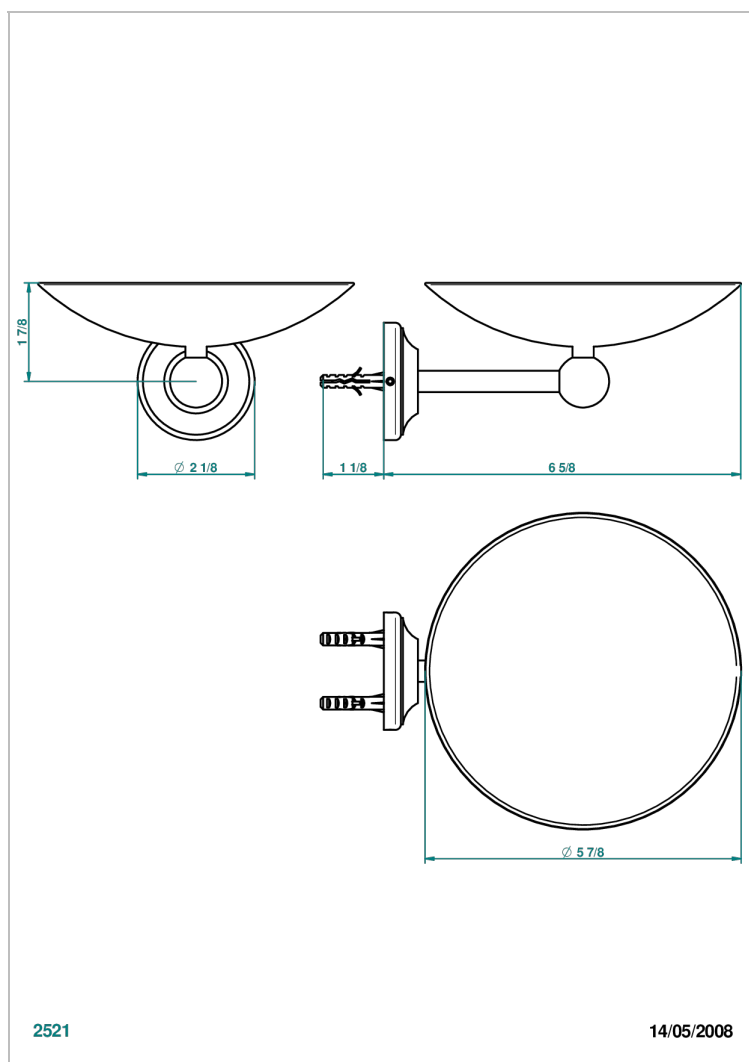

# BROADWAY WITH WHITE PORCELAIN LEVER HANDLES

A04-546GM

Soap dish, wall mounted, 6" diameter

2521

14/05/2008

## CHARACTERISTIC

- Broadway with white porcelain lever handles
- Soap dish, wall mounted, 6" diameter