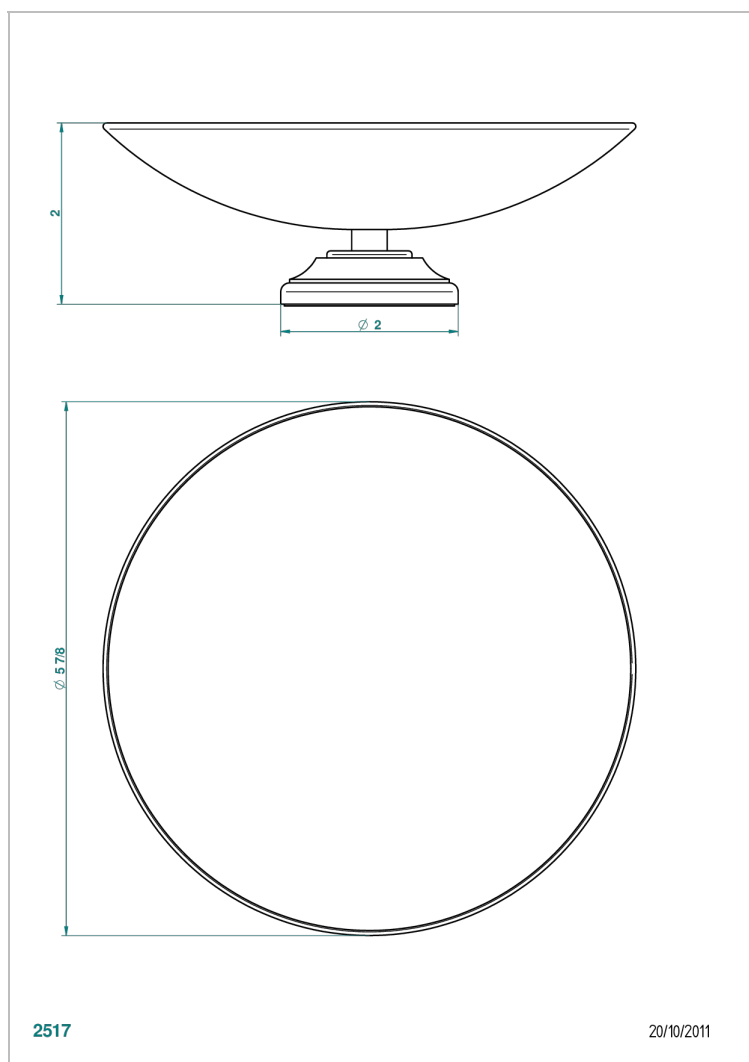

# BROADWAY WITH WHITE PORCELAIN LEVER HANDLES

A04-544GM

Soap dish, freestanding , 6" diameter

2517

20/10/2011

## CHARACTERISTIC

- Broadway with white porcelain lever handles
- Soap dish, freestanding , 6" diameter