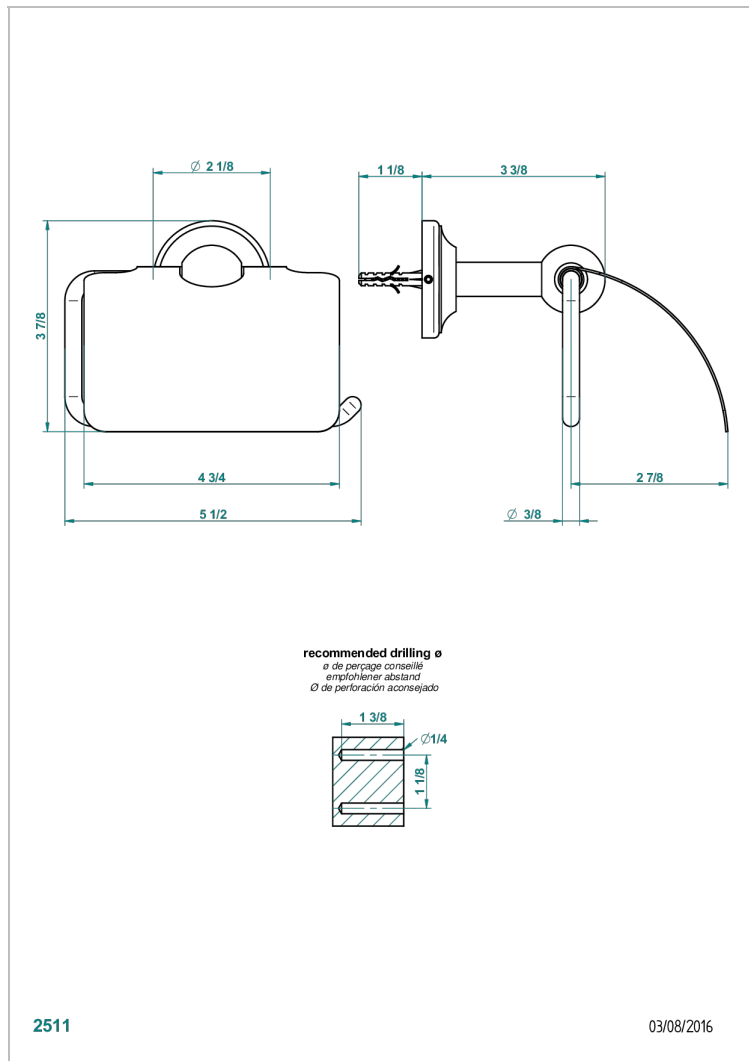

BROADWAY WITH WHITE PORCELAIN LEVER HANDLES

A04-538AC

Toilet paper holder, single mount with cover

CHARACTERISTIC

- Broadway with white porcelain lever handles
- Toilet paper holder, single mount with cover