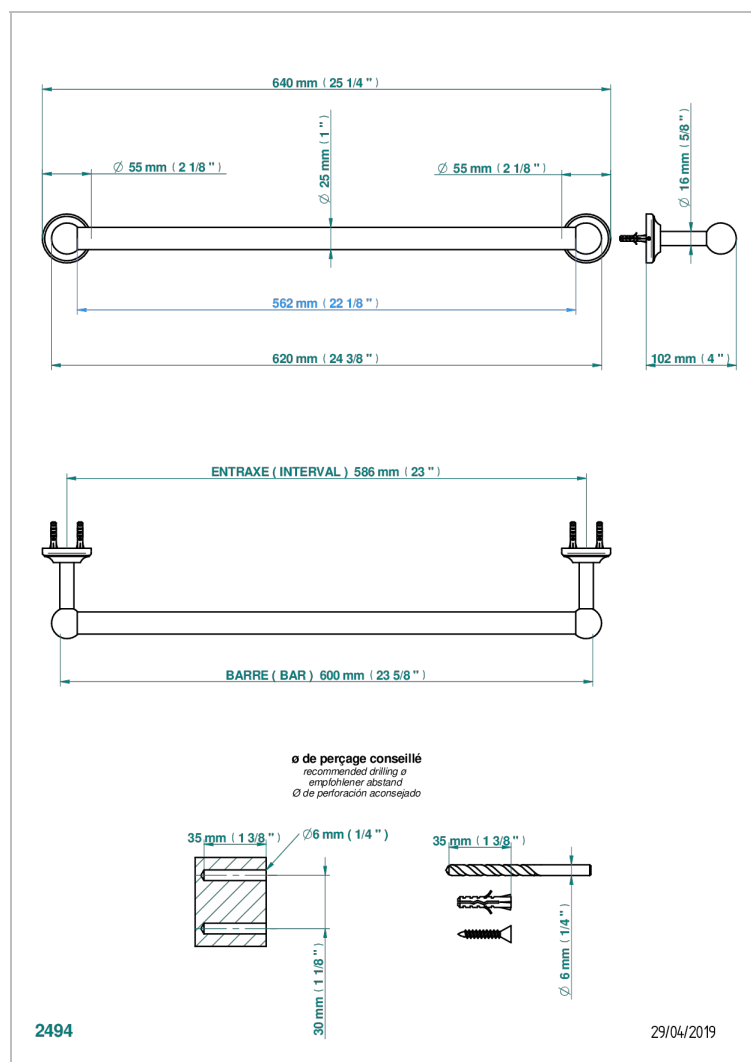

BROADWAY WITH WHITE PORCELAIN LEVER HANDLES

A04-526/60

Towel bar, 24" long

CHARACTERISTIC

- Broadway with white porcelain lever handles
- Towel bar, 24" long

AVAILABLE FINITIONS

Black nickel - D24
Blush PVD - H62
Brass color PVD - H49
Brown bronze color PVD - F33
Chrome polished - A02
Chrome polished / gold polished - G02