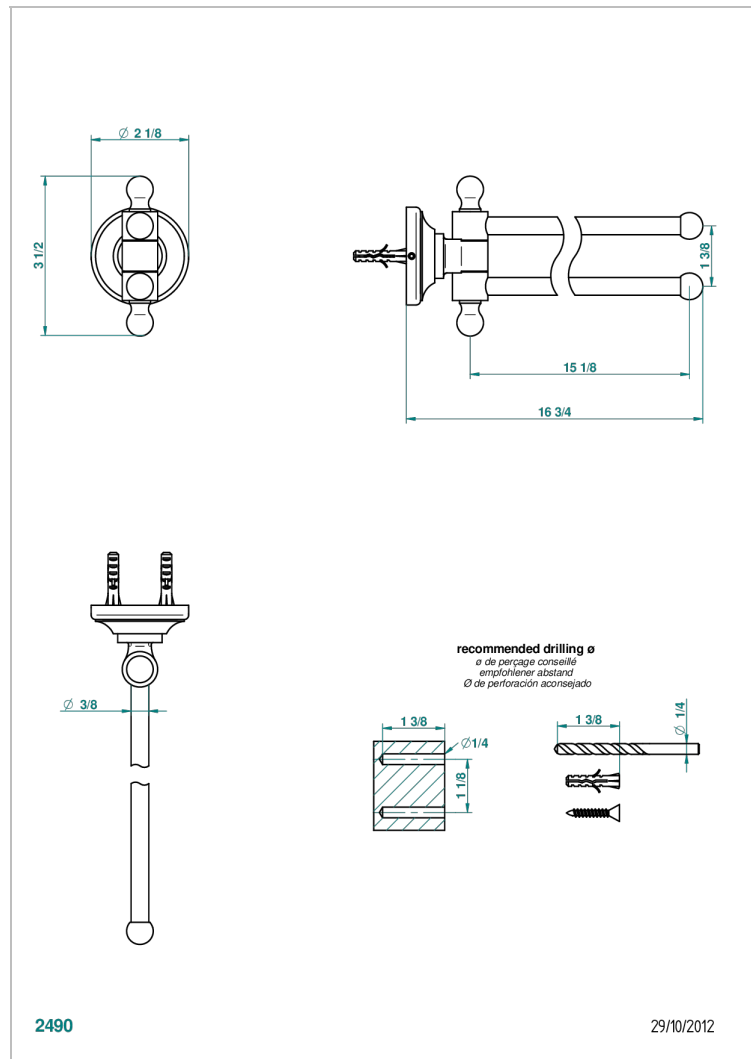

BROADWAY WITH WHITE PORCELAIN LEVER HANDLES

A04-522

Towel bar 15 3/4" long, double swivel

CHARACTERISTIC

- Broadway with white porcelain lever handles
- Towel bar 15 3/4" long, double swivel

AVAILABLE FINITIONS

Nickel color PVD - H55

Nickel polished - B01

Rose Gold - F27

Satin chrome - C03

Silver polished, antique - H03

Silver rhodium - F18

Soft gold - F30