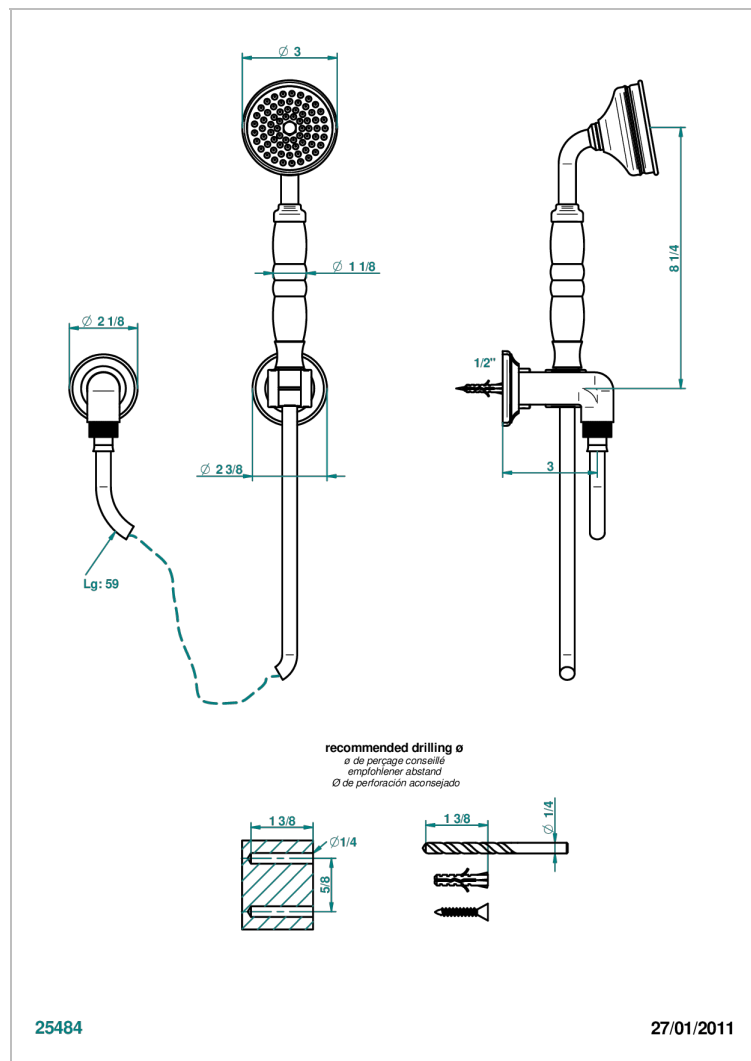

# BROADWAY WITH WHITE PORCELAIN LEVER HANDLES

A04-52/US

Wall mounted handshower with separate fixed hook

## CHARACTERISTIC

- Broadway with white porcelain lever handles
- Wall mounted handshower with separate fixed hook

Nickel antique / Sovereign - H28

Nickel color PVD - H55

Nickel polished - B01

Rose Gold - F27

Satin chrome - C03

Silver polished, antique - H03

Silver rhodium - F18

Soft gold - F30