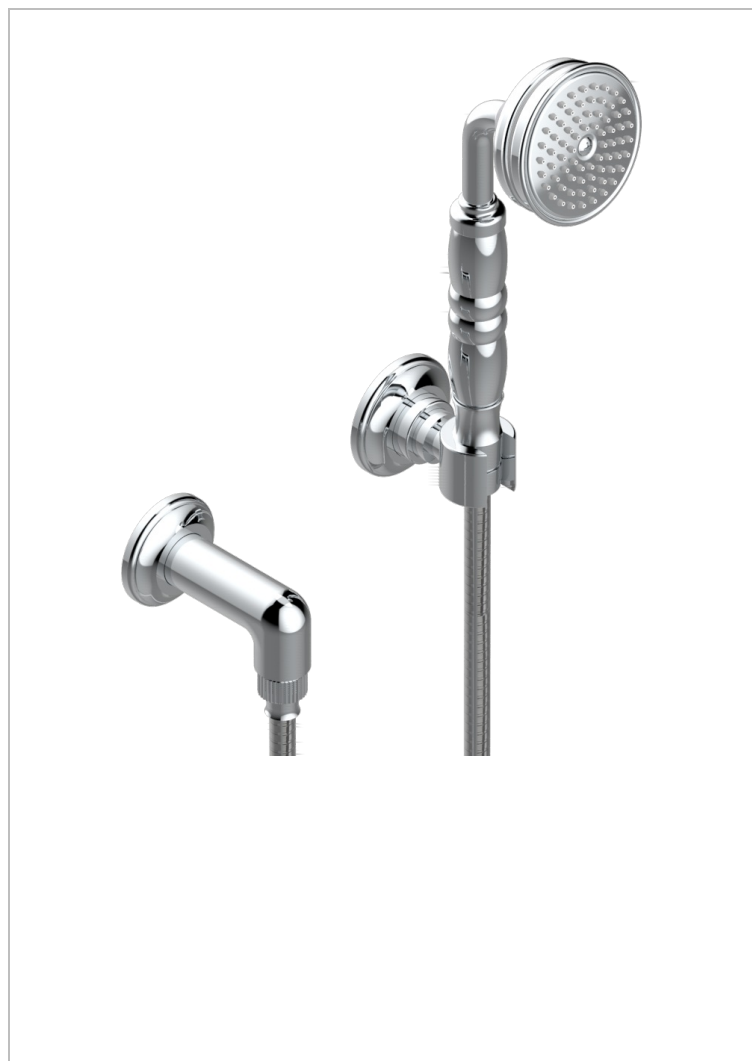

# BROADWAY WITH WHITE PORCELAIN LEVER HANDLES

A04-52/US

Wall mounted handshower with separate fixed hook

## CHARACTERISTIC

- Broadway with white porcelain lever handles
- Wall mounted handshower with separate fixed hook

Nickel antique / Sovereign - H28

Nickel color PVD - H55

Nickel polished - B01

Rose Gold - F27

Satin chrome - C03

Silver polished, antique - H03

Silver rhodium - F18

Soft gold - F30