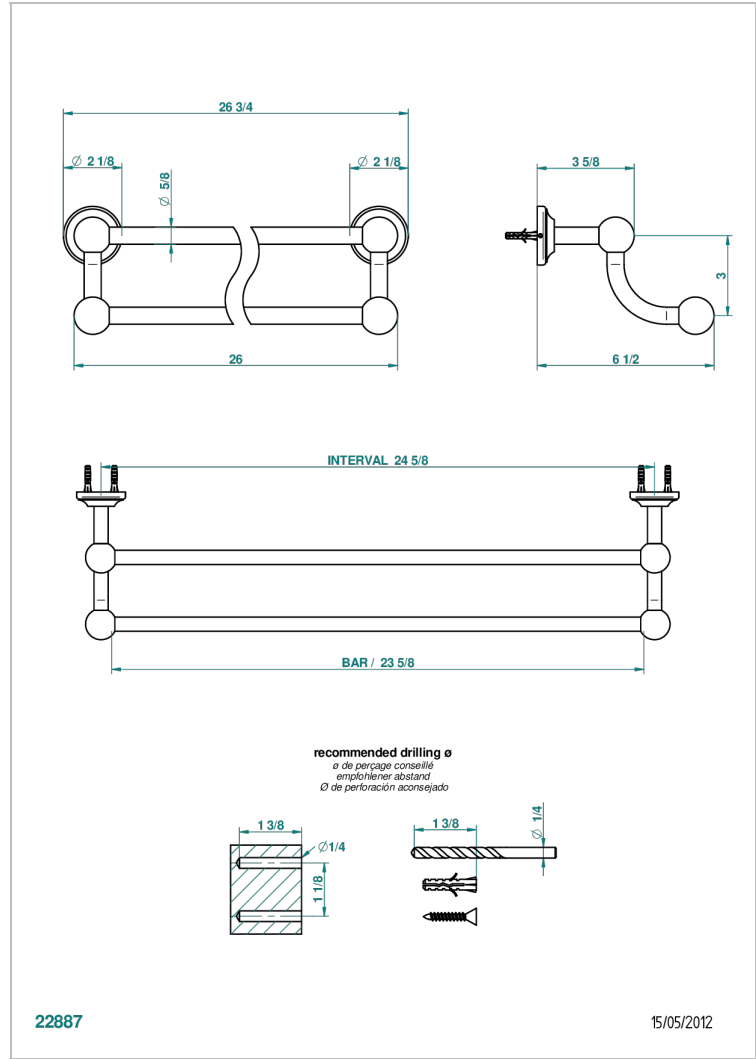

# BROADWAY WITH WHITE PORCELAIN LEVER HANDLES

A04-516/60

Double towel bar, 24" long

## CHARACTERISTIC

- Broadway with white porcelain lever handles
- Double towel bar, 24" long