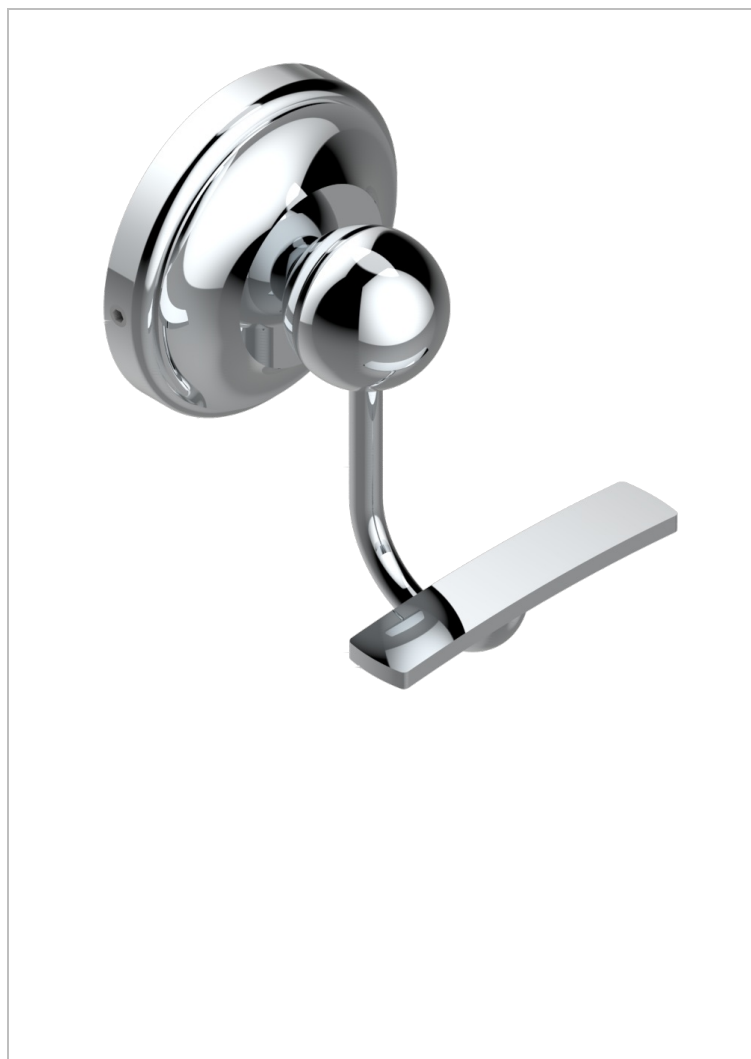

BROADWAY WITH WHITE PORCELAIN LEVER HANDLES

A04-510

Robe hook

CHARACTERISTIC

- Broadway with white porcelain lever handles
- Robe hook

AVAILABLE FINITIONS

Black nickel - D24

Blush PVD - H62

Brass color PVD - H49

Brown bronze color PVD - F33

Chrome polished - A02

Chrome polished / gold polished - G02

Copper antique matt, coated - H07

Gold color PVD - H52

Gold mat - F07

Gold polished - F01