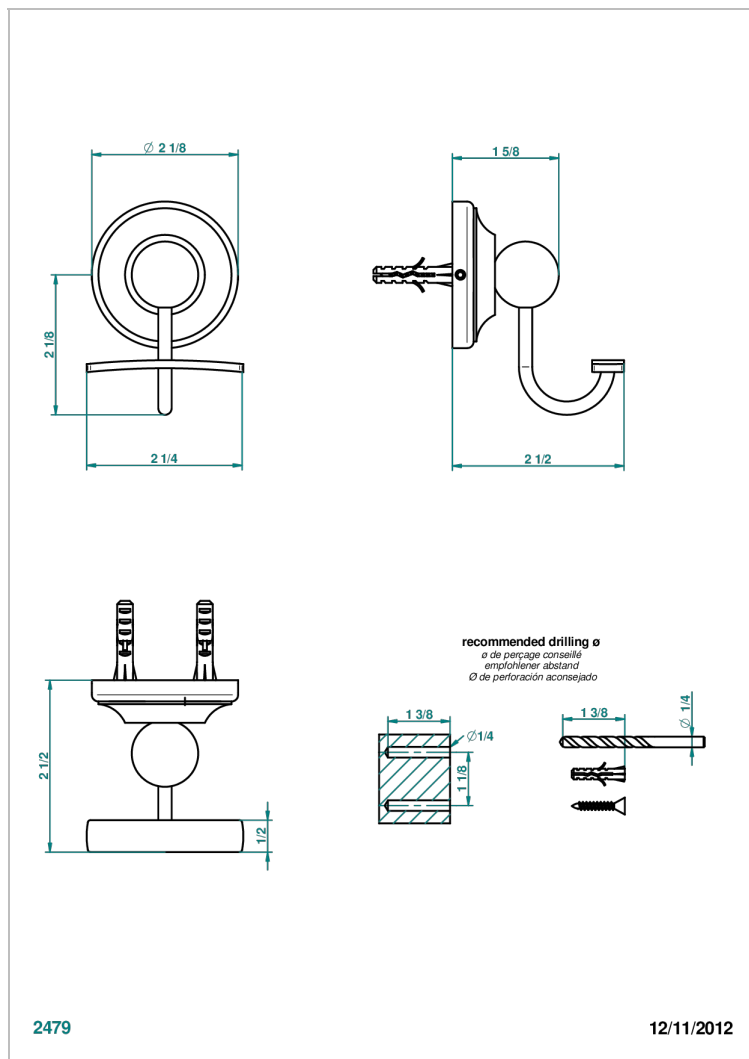

BROADWAY WITH WHITE PORCELAIN LEVER HANDLES

A04-510

Robe hook

CHARACTERISTIC

- Broadway with white porcelain lever handles
- Robe hook

AVAILABLE FINITIONS

Black nickel - D24

Blush PVD - H62