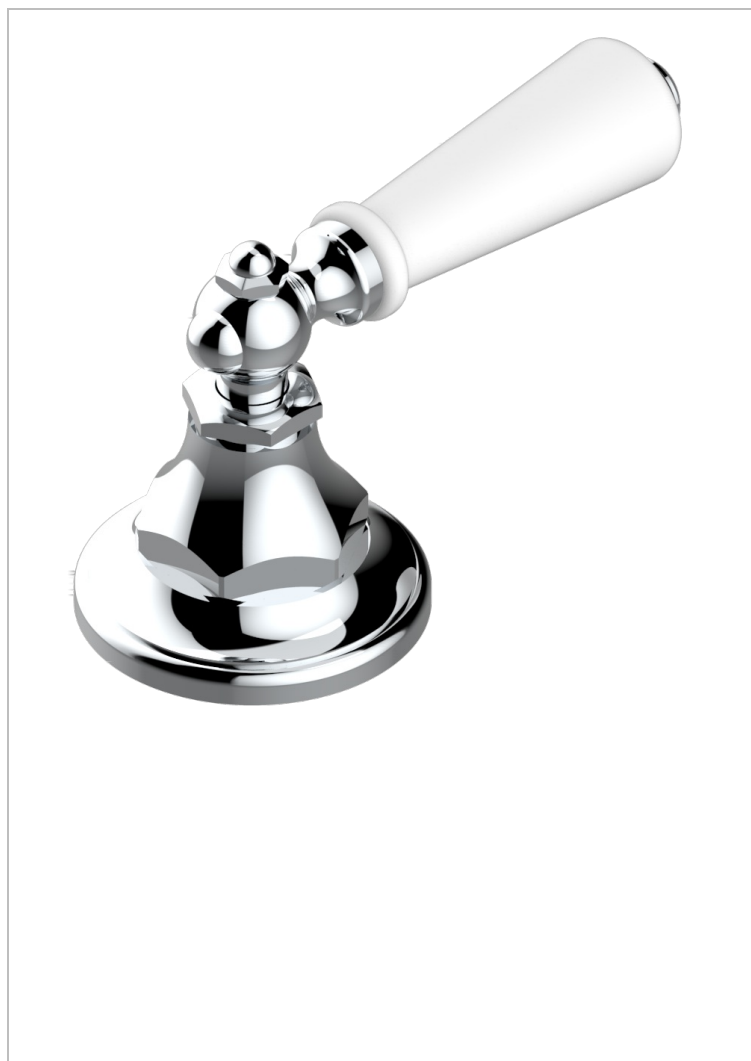

BROADWAY WITH WHITE PORCELAIN LEVER HANDLES

A04-504VGUS

2-function deck diverter with trim

CHARACTERISTIC

- Broadway with white porcelain lever handles
- 2-function deck diverter with trim

AVAILABLE FINITIONS

Black nickel - D24

Blush PVD - H62

Brass color PVD - H49

Brown bronze color PVD - F33

Chrome polished - A02

Chrome polished / gold polished - G02

Copper antique matt, coated - H07

Gold color PVD - H52

Nickel color PVD - H55

Nickel polished - B01

Rose Gold - F27

Satin chrome - C03

Silver polished, antique - H03

Silver rhodium - F18

Soft gold - F30