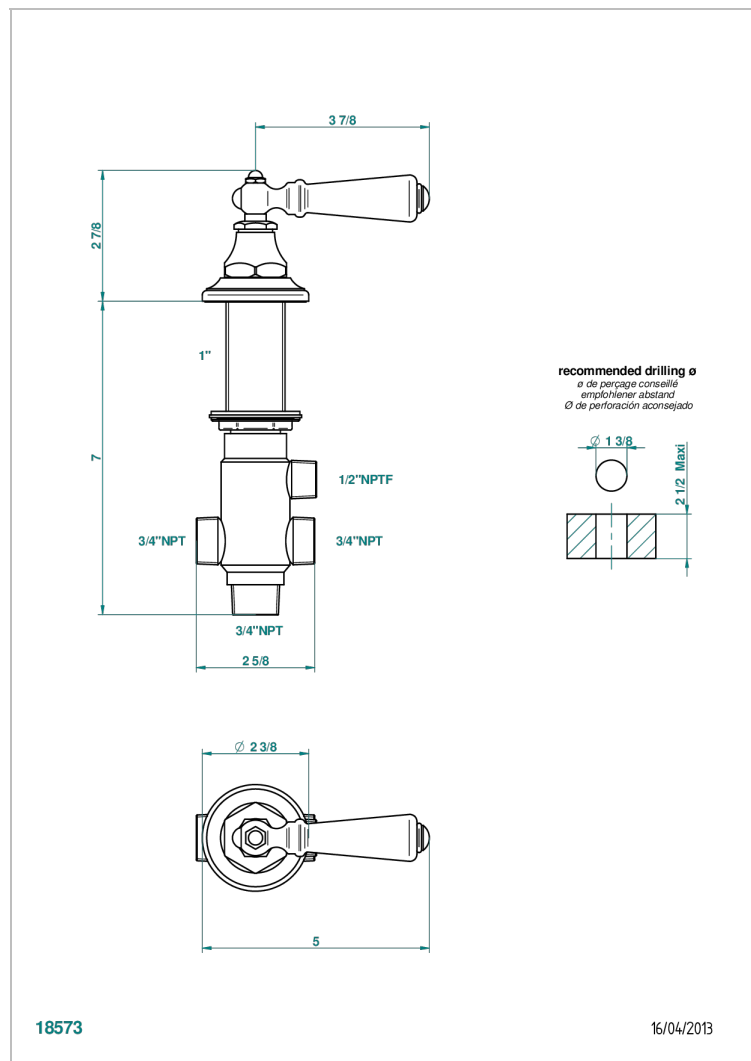

BROADWAY WITH WHITE PORCELAIN LEVER HANDLES

A04-504VGUS

2-function deck diverter with trim

CHARACTERISTIC

- Broadway with white porcelain lever handles
- 2-function deck diverter with trim

AVAILABLE FINITIONS