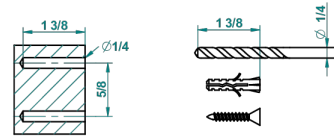

BROADWAY WITH WHITE PORCELAIN LEVER HANDLES

A04-4720C

Metal toilet brush holder with brush with cover wall mounted

18166

21/07/2015

CHARACTERISTIC

- Broadway with white porcelain lever handles
- Metal toilet brush holder with brush with cover wall mounted

AVAILABLE FINITIONS

Black nickel - D24

Blush PVD - H62

Brass color PVD - H49

Brown bronze color PVD - F33

Chrome polished - A02

Chrome polished / gold polished - G02

Copper antique matt, coated - H07

Gold color PVD - H52

Gold mat - F07

Gold polished - F01

Gold satiney - F03

Graphite PVD - H64

Light coated bronze - D01

Matt Umber PVD - H67

Matt blush PVD - H60

Matt brass color PVD - H50

Matt brown bronze color PVD - F34

Matt chrome (American satin) - C02

Matt gold color PVD - H53

Matt graphite PVD - H65

Matt nickel (American satin) - C01

Matt nickel color PVD - H56

Nickel antique / Sovereign - H28

Nickel color PVD - H55

Nickel polished - B01

Rose Gold - F27

Satin chrome - C03

Silver polished, antique - H03

Silver rhodium - F18

Soft gold - F30