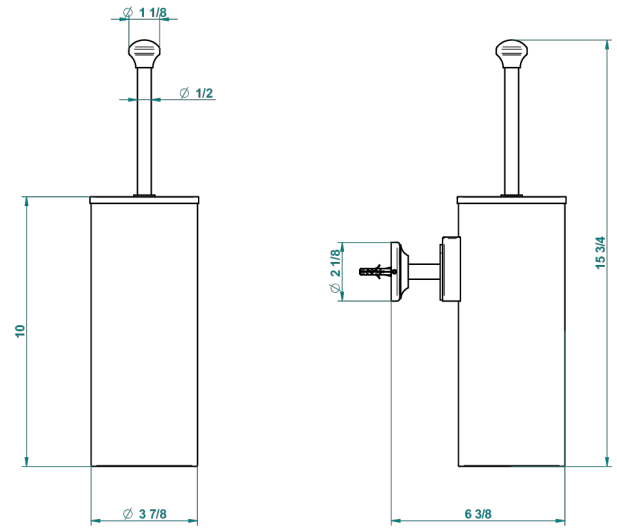

BROADWAY WITH WHITE PORCELAIN LEVER HANDLES

A04-4720C

Metal toilet brush holder with brush with cover wall mounted

18166

21/07/2015

CHARACTERISTIC

- Broadway with white porcelain lever handles
- Metal toilet brush holder with brush with cover wall mounted

AVAILABLE FINITIONS

Black nickel - D24

Blush PVD - H62

Brass color PVD - H49

Brown bronze color PVD - F33

Chrome polished - A02

Chrome polished / gold polished - G02

Copper antique matt, coated - H07

Gold color PVD - H52

Gold mat - F07

Gold polished - F01

Gold satiney - F03

Graphite PVD - H64

Light coated bronze - D01

Matt Umber PVD - H67

Matt blush PVD - H60

Matt brass color PVD - H50

Matt brown bronze color PVD - F34

Matt chrome (American satin) - C02

Matt gold color PVD - H53

Matt graphite PVD - H65

Matt nickel (American satin) - C01

Matt nickel color PVD - H56

Nickel antique / Sovereign - H28

Nickel color PVD - H55

Nickel polished - B01

Rose Gold - F27

Satin chrome - C03

Silver polished, antique - H03

Silver rhodium - F18

Soft gold - F30