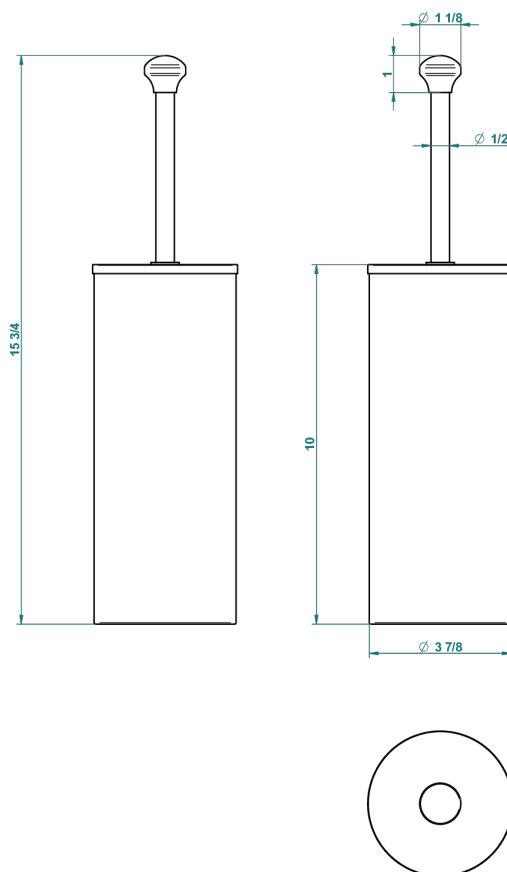

# BROADWAY WITH WHITE PORCELAIN LEVER HANDLES

A04-4700C

Metal toilet brush holder with brush with cover floor mounted

2629

17/07/2015

## CHARACTERISTIC

- Broadway with white porcelain lever handles
- Metal toilet brush holder with brush with cover floor mounted