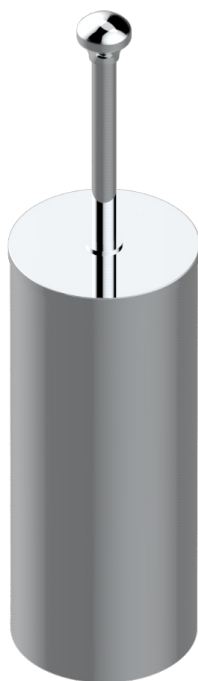

# BROADWAY WITH WHITE PORCELAIN LEVER HANDLES

A04-4700C

Metal toilet brush holder with brush with cover floor mounted

2629

17/07/2015

## CHARACTERISTIC

- Broadway with white porcelain lever handles
- Metal toilet brush holder with brush with cover floor mounted

## AVAILABLE FINITIONS

Black nickel - D24

Blush PVD - H62

Brass color PVD - H49

Brown bronze color PVD - F33

Chrome polished - A02

Chrome polished / gold polished -

G02

Nickel antique / Sovereign - H28

Nickel color PVD - H55

Nickel polished - B01

Rose Gold - F27

Satin chrome - C03

Silver polished, antique - H03

Silver rhodium - F18

Soft gold - F30