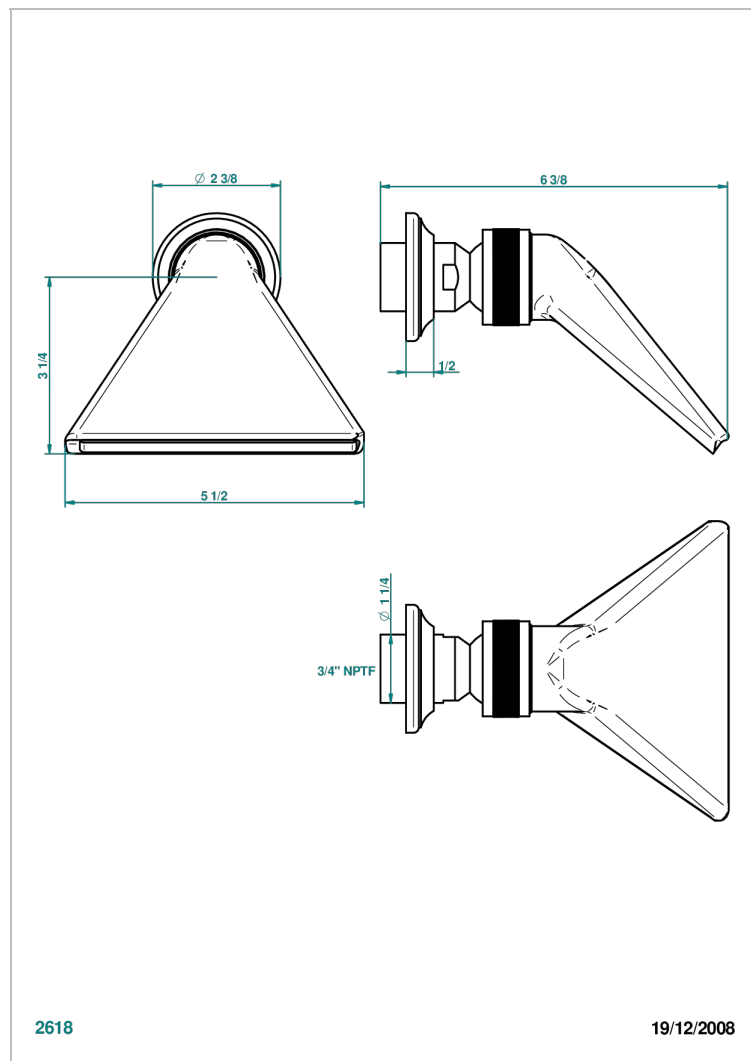

# BROADWAY WITH WHITE PORCELAIN LEVER HANDLES

A04-3640/US

Shower head, cast deluge with 3/4" connection

## CHARACTERISTIC

- Broadway with white porcelain lever handles
- Shower head, cast deluge with 3/4" connection