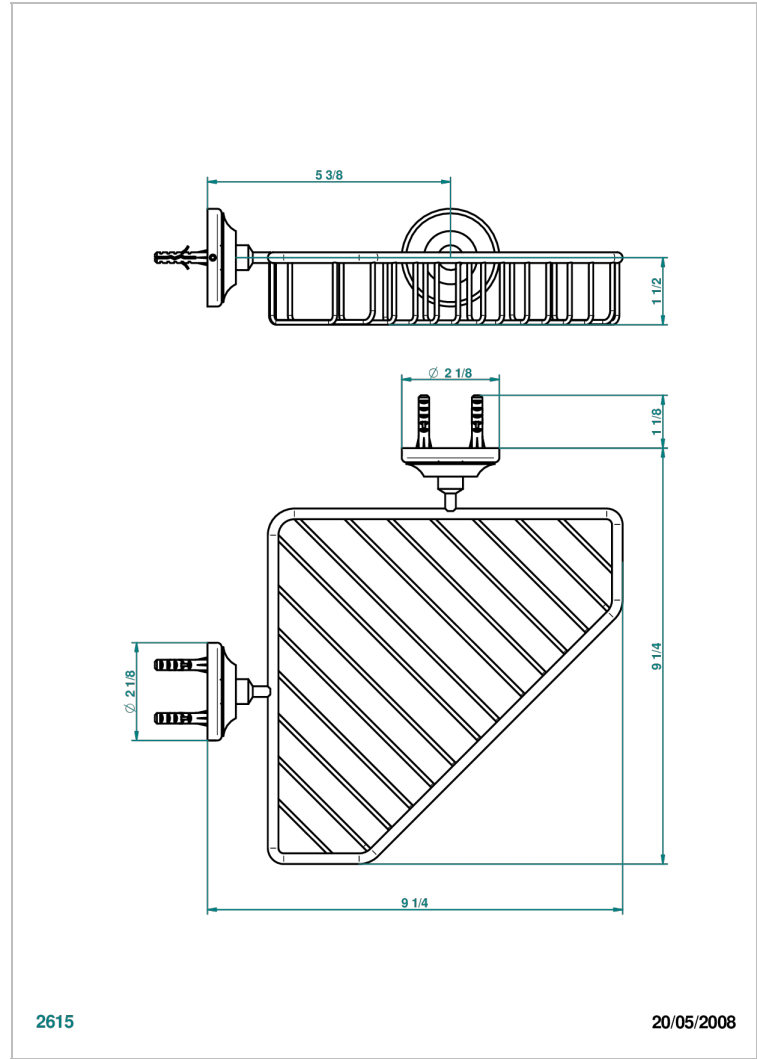

BROADWAY WITH WHITE PORCELAIN LEVER HANDLES

A04-3623

Large corner soap basket, wall mounted

2615

20/05/2008

CHARACTERISTIC

- Broadway with white porcelain lever handles
- Large corner soap basket, wall mounted