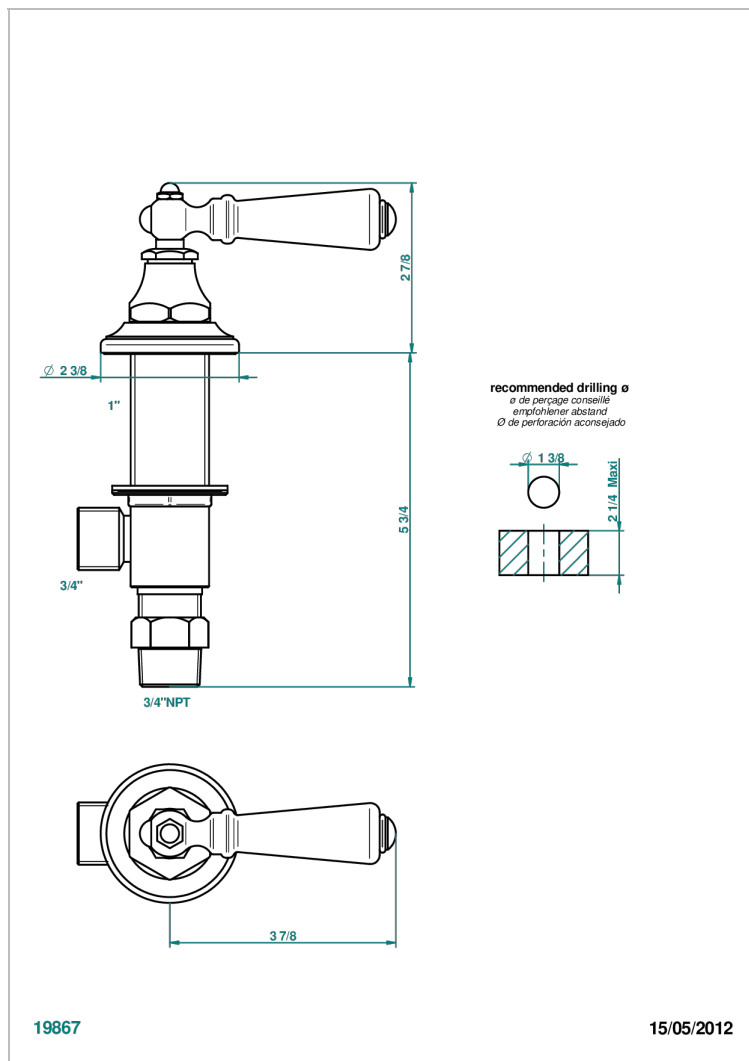

# BROADWAY WITH WHITE PORCELAIN LEVER HANDLES

A04-36/CUS

3/4" deck valve with trim - Cold