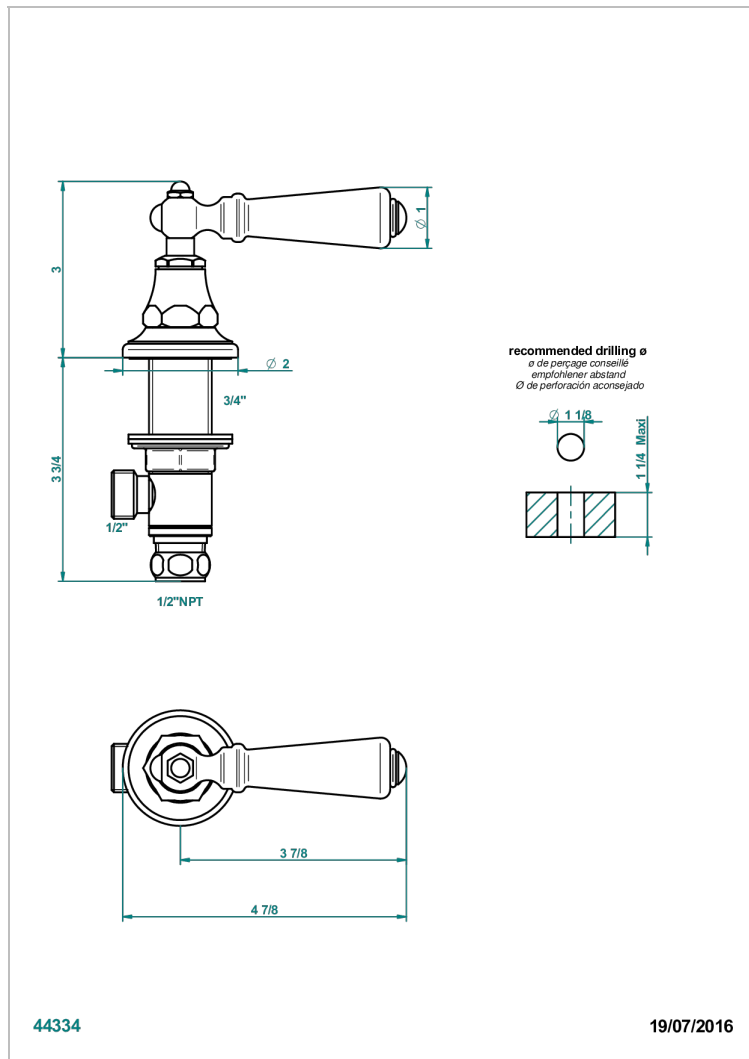

BROADWAY WITH WHITE PORCELAIN LEVER HANDLES

A04-35/CUS

1/2" deck valve with trim for lavatory - Cold

CHARACTERISTIC

- Broadway with white porcelain lever handles
- 1/2" deck valve with trim for lavatory - Cold