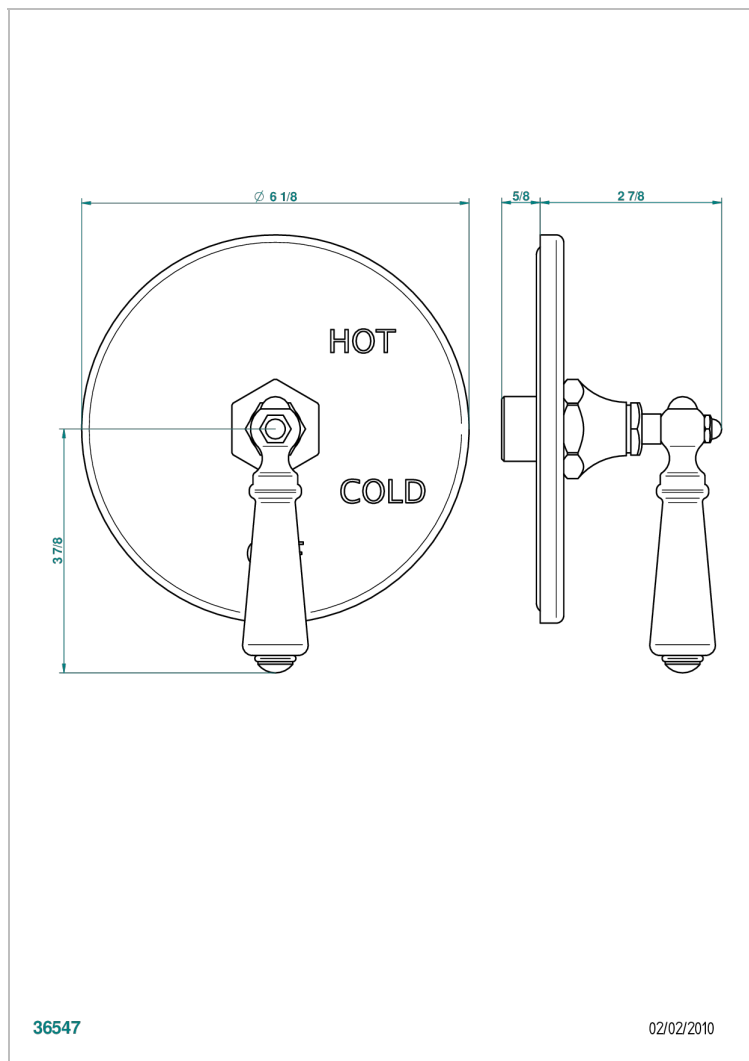

# BROADWAY WITH WHITE PORCELAIN LEVER HANDLES

A04-320B

Trim for pressure balance valve

## CHARACTERISTIC

- Broadway with white porcelain lever handles
- Trim for pressure balance valve

## RELATED SKU'S

- Ref. G00-320A 1/2 " Pressure balance valve