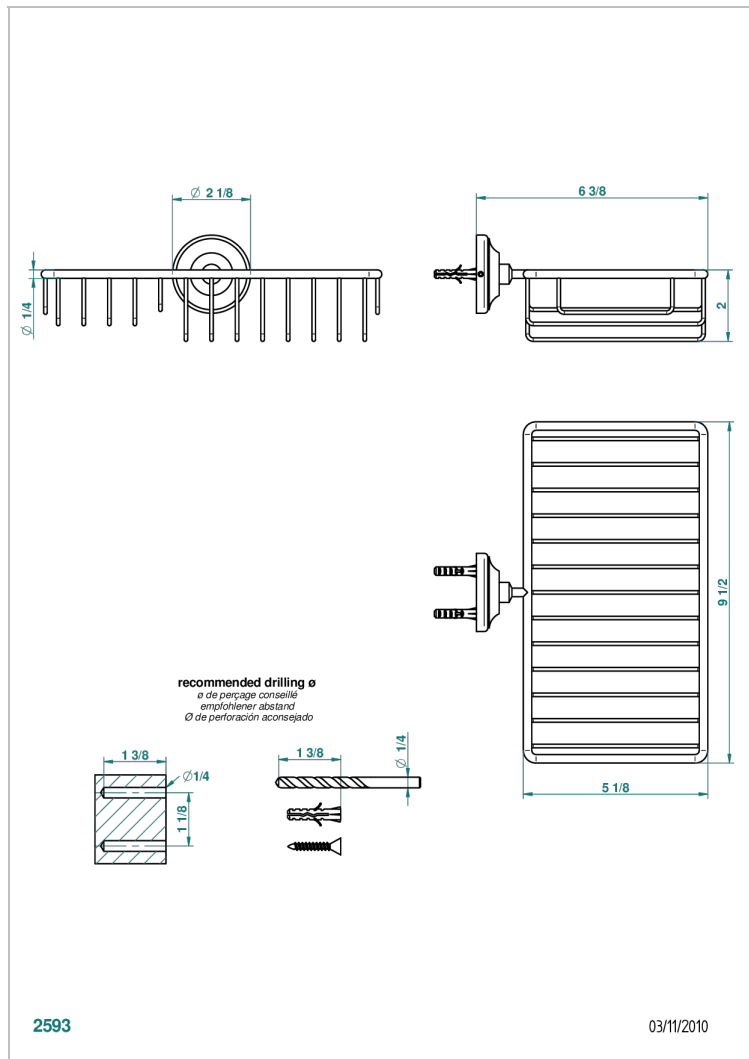

# BROADWAY WITH WHITE PORCELAIN LEVER HANDLES

A04-2620

Soap and sponge holder, wall mounted

## CHARACTERISTIC

- Broadway with white porcelain lever handles
- Soap and sponge holder, wall mounted