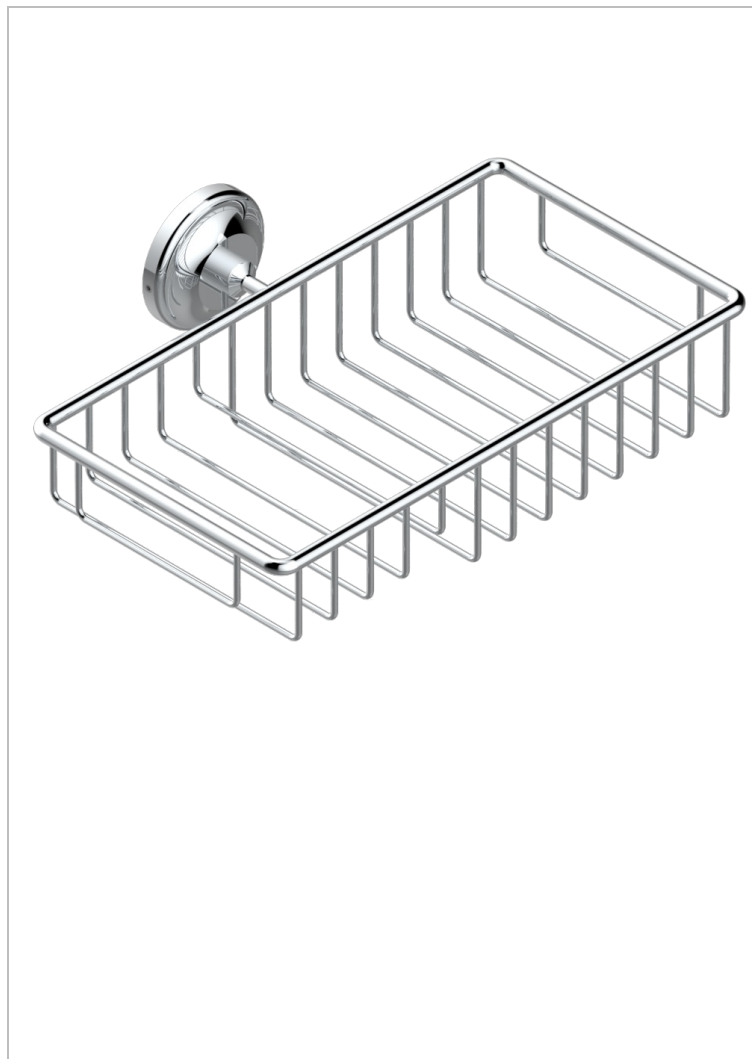

# BROADWAY WITH WHITE PORCELAIN LEVER HANDLES

A04-2620

Soap and sponge holder, wall mounted

## CHARACTERISTIC

- Broadway with white porcelain lever handles
- Soap and sponge holder, wall mounted