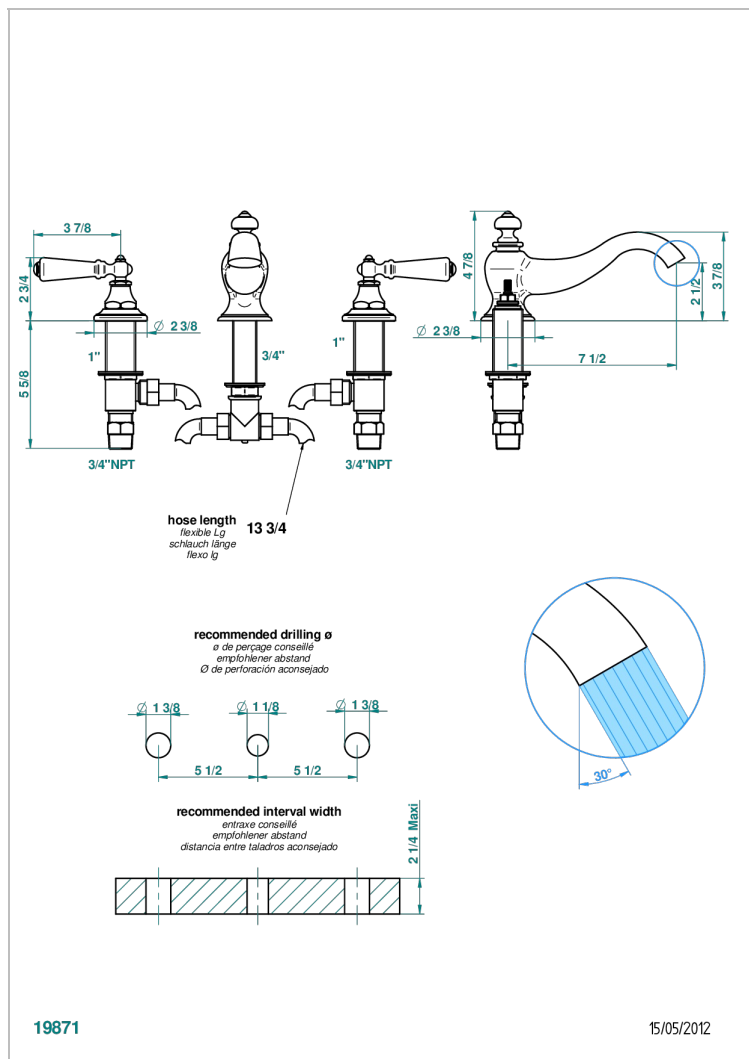

BROADWAY WITH WHITE PORCELAIN LEVER HANDLES

A04-25SGUS

Roman tub set with 3/4" valves

CHARACTERISTIC

- Broadway with white porcelain lever handles
- Roman tub set with 3/4" valves

AVAILABLE FINITIONS

Black nickel - D24