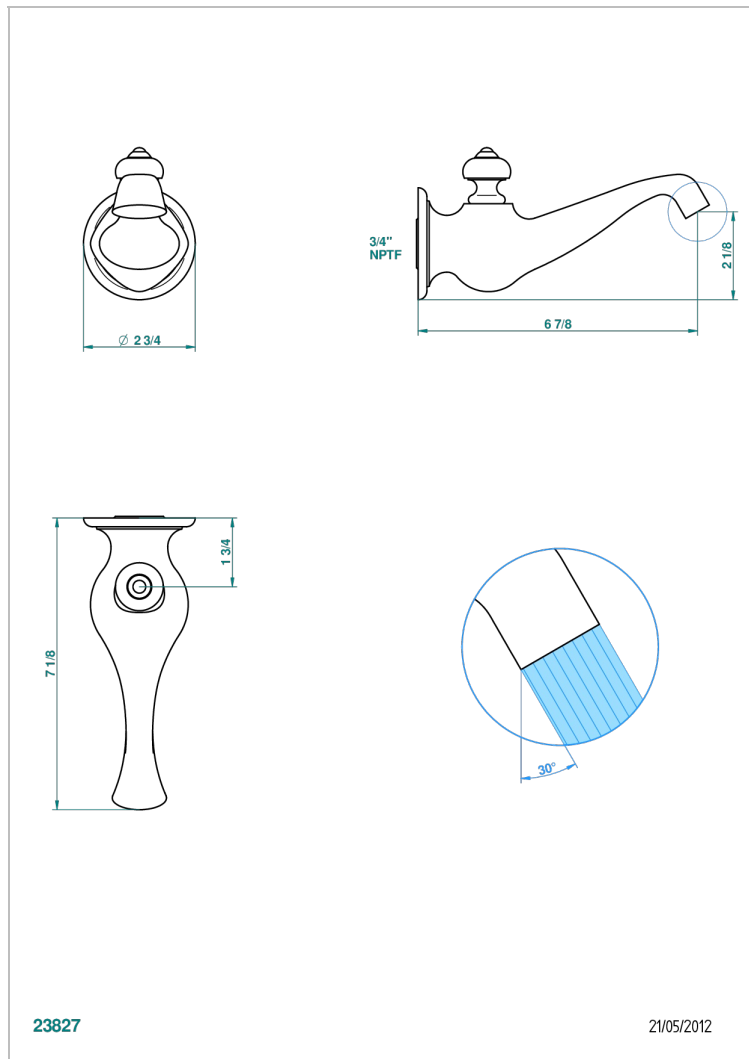

BROADWAY WITH WHITE PORCELAIN LEVER HANDLES

A04-22G/US

Wall mounted tub spout

23827

21/05/2012

CHARACTERISTIC

- ASME : ASME A112.18.1-2011/CSA B125.1-11

STANDARDS

Nickel antique / Sovereign - H28

Nickel color PVD - H55

Nickel polished - B01

Rose Gold - F27

Satin chrome - C03

Silver polished, antique - H03

Silver rhodium - F18

Soft gold - F30