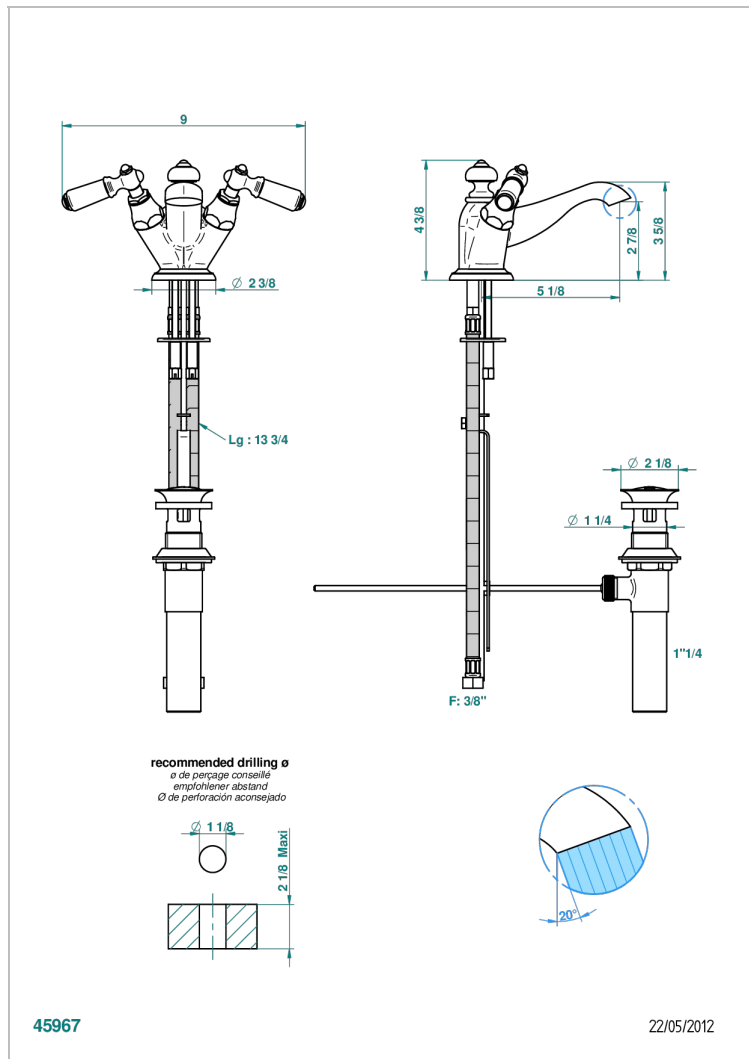

BROADWAY WITH WHITE PORCELAIN LEVER HANDLES

A04-2155/US

Single hole lavatory set with drain

CHARACTERISTIC

- Broadway with white porcelain lever handles
- Single hole lavatory set with drain

AVAILABLE FINITIONS

Nickel color PVD - H55

Nickel polished - B01

Rose Gold - F27

Satin chrome - C03

Silver polished, antique - H03

Silver rhodium - F18

Soft gold - F30