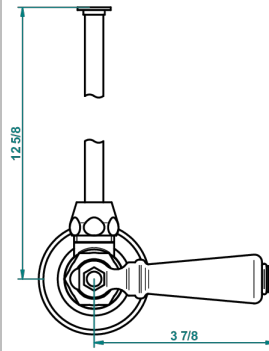

BROADWAY WITH WHITE PORCELAIN LEVER HANDLES

A04-181/SWC

Angle supply valve with 3/8" adaptor set for toilet

30899

24/08/2016

CHARACTERISTIC

- Broadway with white porcelain lever handles
- Angle supply valve with 3/8" adaptor set for toilet