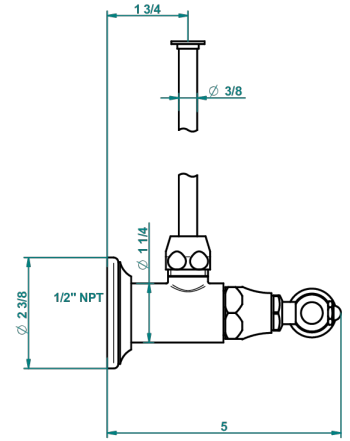

BROADWAY WITH WHITE PORCELAIN LEVER HANDLES

A04-181/SWC

Angle supply valve with 3/8" adaptor set for toilet

30899

24/08/2016

CHARACTERISTIC

- Broadway with white porcelain lever handles
- Angle supply valve with 3/8" adaptor set for toilet