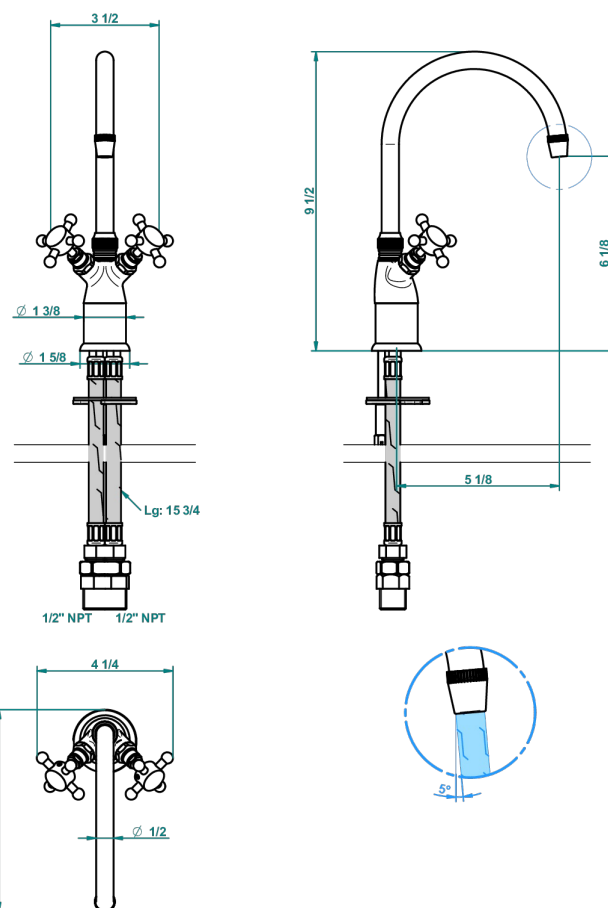

# BROADWAY WITH WHITE PORCELAIN LEVER HANDLES

A04-161/US

Single hole bar faucet, with arc spout, less drain

58548

24/08/2016

## CHARACTERISTIC

- Broadway with white porcelain lever handles
- Single hole bar faucet, with arc spout, less drain

Nickel antique / Sovereign - H28

Nickel color PVD - H55

Nickel polished - B01

Rose Gold - F27

Satin chrome - C03

Silver polished, antique - H03

Silver rhodium - F18

Soft gold - F30