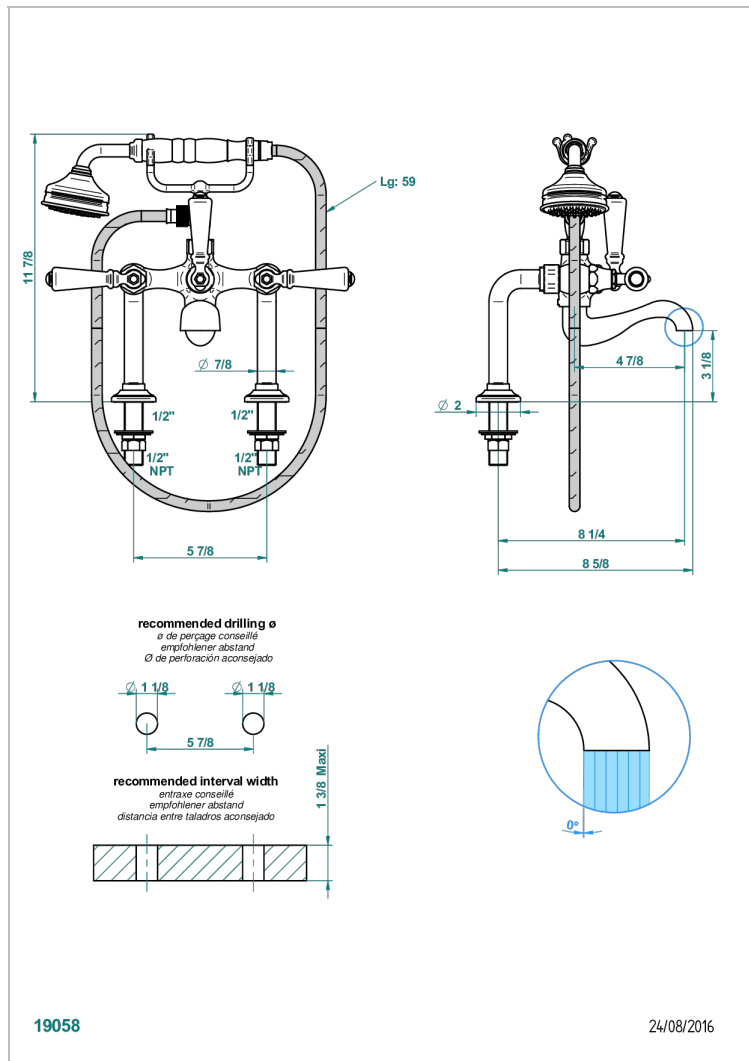

# BROADWAY WITH WHITE PORCELAIN LEVER HANDLES

A04-13G/US

Exposed tub filler with cradle handshower, deck mounted

Nickel antique / Sovereign - H28

Nickel color PVD - H55

Nickel polished - B01

Rose Gold - F27

Satin chrome - C03

Silver polished, antique - H03

Silver rhodium - F18

Soft gold - F30