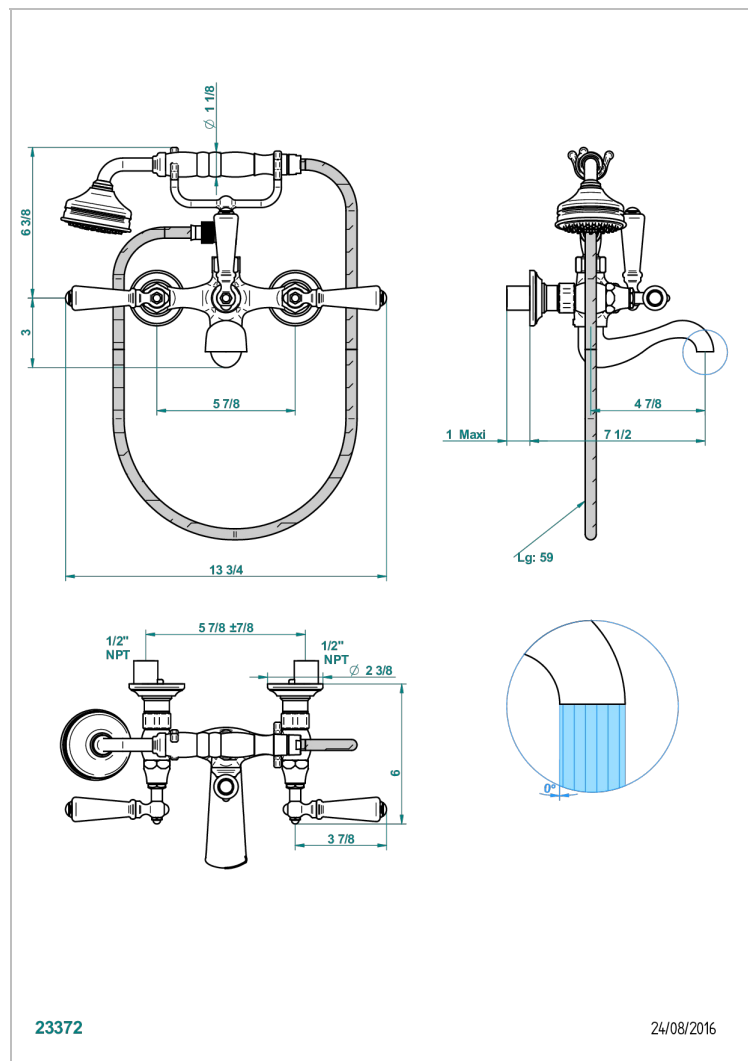

# BROADWAY WITH WHITE PORCELAIN LEVER HANDLES

A04-13B/US

Exposed tub filler with cradle handshower, wall mounted

Nickel antique / Sovereign - H28

Nickel color PVD - H55

Nickel polished - B01

Rose Gold - F27

Satin chrome - C03

Silver polished, antique - H03

Silver rhodium - F18

Soft gold - F30