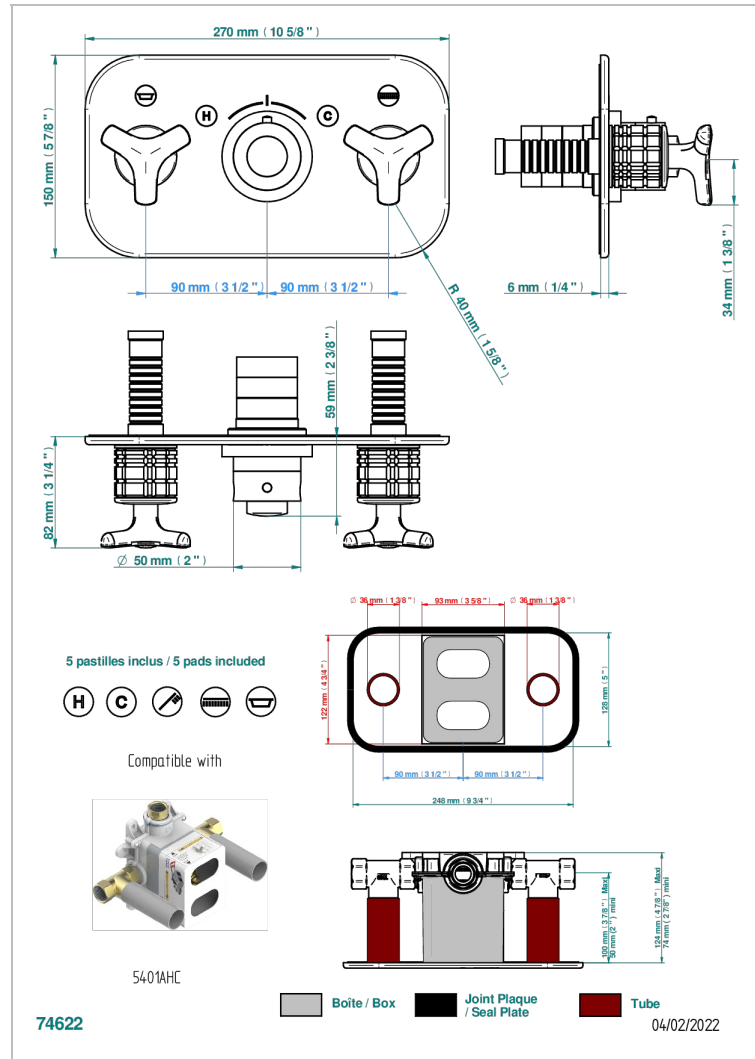

SYSTEM CRYSTAL

G9J-5401BEH

THG
PARIS

Trim for thermostatic mixer with 2 valves item to be installed horizontal . to adapt on 5 401AHC or 5 401AHM

CHARACTERISTIC

- System Crystal
- Trim for thermostatic mixer with 2 valves item to be installed horizontal . to adapt on 5 401AHC or 5 401AHM

RELATED SKU'S

- Ref. G00-5401AHC 3/4" THG thermostat, 60 l/mn with two valves with wax cartridge delivered with a built-in box, without trim - to be installed horizontal (for installation with cross handle)
- Ref. G00-5401AHM 3/4" THG thermostat, 60 l/mn with two valves with wax cartridge delivered with a built-in box, without trim - to be installed horizontal (for installation with lever handle)