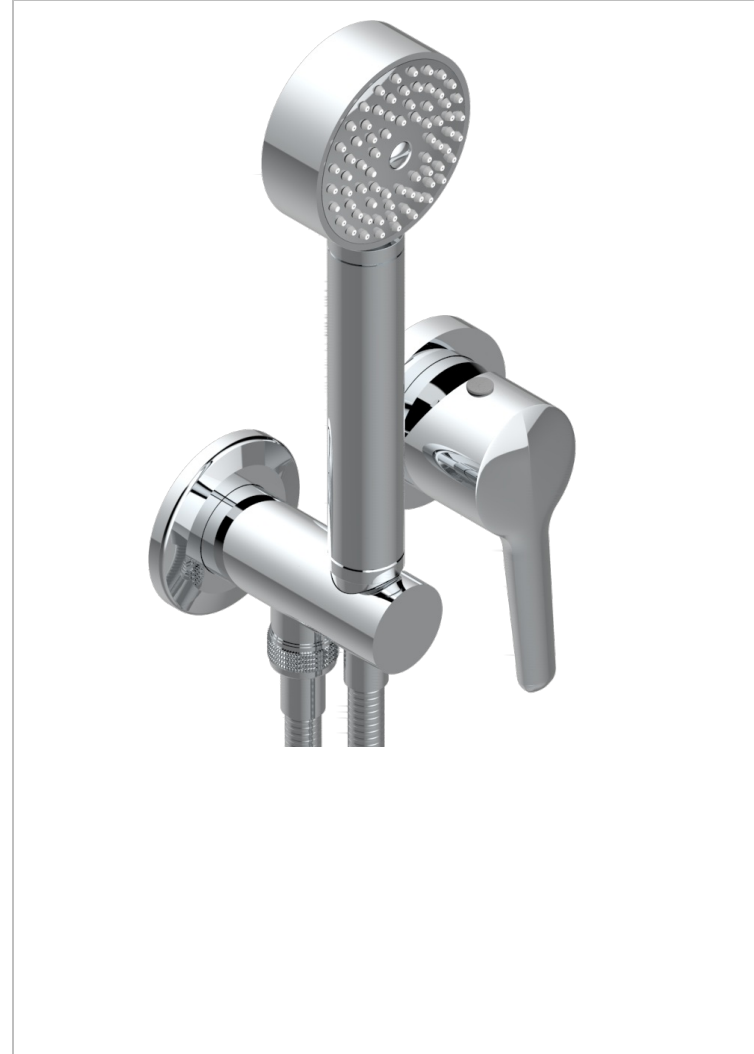

SYSTEM HOWLITE

G9G-6561B

Trim only for wall mixer with complete handshower on hook

THG[®]
PARIS

CHARACTERISTIC

- System Howlite
- Trim only for wall mixer with complete handshower on hook

TECHNICAL SPECS

- Recommandé : 3 bars (max. 5 bars) - Advised : 43,5 psi (max. 72 psi)
- 9,5 l/min à 3 bars (2.5 gpm at 43.5 psi)

RELATED SKU'S

- Ref. G00-5840/MA Rough parts for concealed wall-mounted mixer with 1/2" outlet

AVAILABLE FINITIONS

Antique nickel - H28
Blush PVD - H62
Brass color PVD - H49
Brown bronze color PVD - F33
Gold color PVD - H52
Graphite PVD - H64

Lacquered antique silver (coated) - H03
Lacquered light bronze - D01
Matt Umber PVD - H67
Matt blush PVD - H60
Matt brass color PVD - H50
Matt brown bronze color PVD - F34

Matt chrome - C02
Matt gold - F07
Matt gold color PVD - H53
Matt graphite PVD - H65
Matt nickel (color finish) - C01
Matt nickel color PVD - H56

Nickel color PVD - H55
Polished chrome (color finish) - A02
Polished gold (color finish) - F01
Polished nickel - B01
Soft gold - F30
Soft matt gold - F31

Umber PVD - H66
Varnished matt antique red copper (color finish) - H07