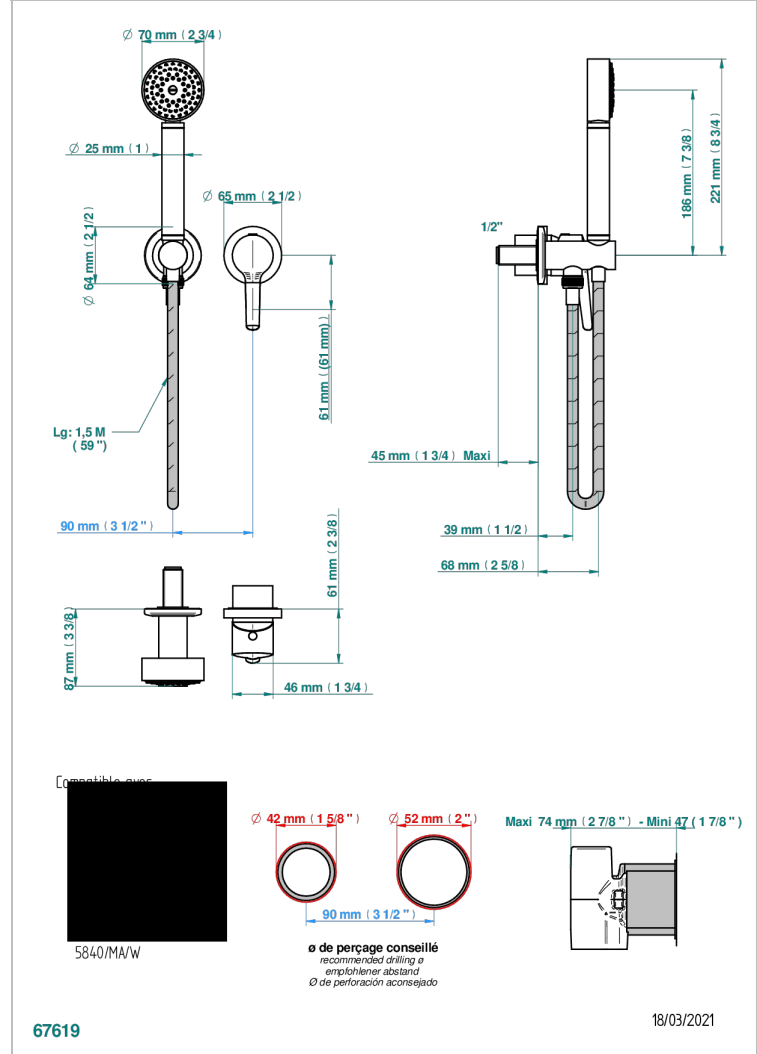

SYSTEM HOWLITE

G9G-6561B

Trim only for wall mixer with complete handshower on hook

THG[®]
PARIS

CHARACTERISTIC

- System Howlite
- Trim only for wall mixer with complete handshower on hook

TECHNICAL SPECS

- Recommandé : 3 bars (max. 5 bars) - Advised : 43,5 psi (max. 72 psi)
- 9,5 l/min à 3 bars (2.5 gpm at 43.5 psi)

RELATED SKU'S

- Ref. G00-5840/MA Rough parts for concealed wall-mounted mixer with 1/2" outlet

AVAILABLE FINITIONS

Antique nickel - H28
Blush PVD - H62
Brass color PVD - H49
Brown bronze color PVD - F33
Gold color PVD - H52
Graphite PVD - H64

Nickel color PVD - H55
Polished chrome (color finish) - A02
Polished gold (color finish) - F01
Polished nickel - B01
Soft gold - F30
Soft matt gold - F31

Umber PVD - H66
Varnished matt antique red copper (color finish) - H07