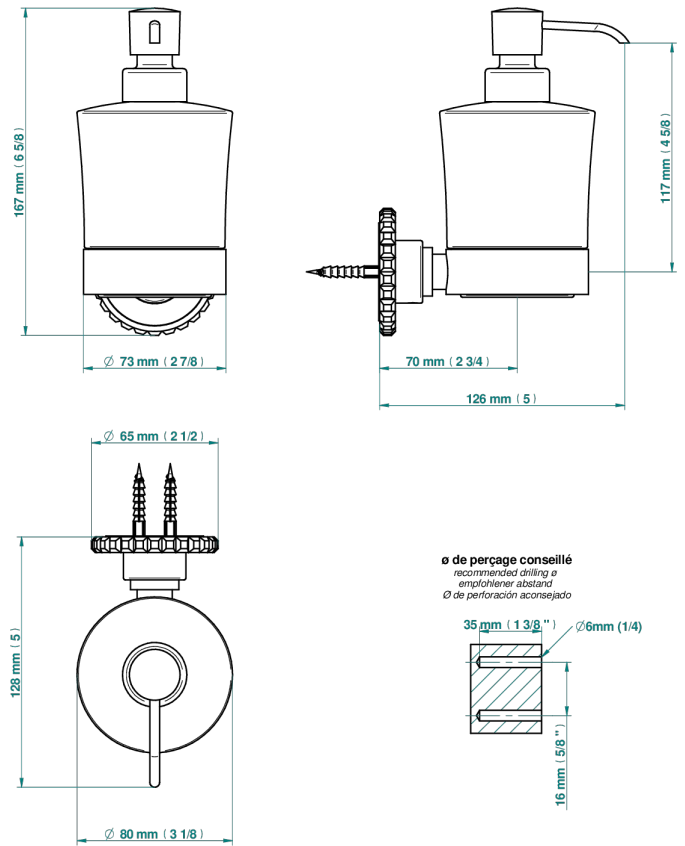

SYSTEM HOWLITE

G9G-613

wall liquid soap dispenser

THG[®]
PARIS

64830

07/07/2021

CHARACTERISTIC

- System Howlite
- wall liquid soap dispenser