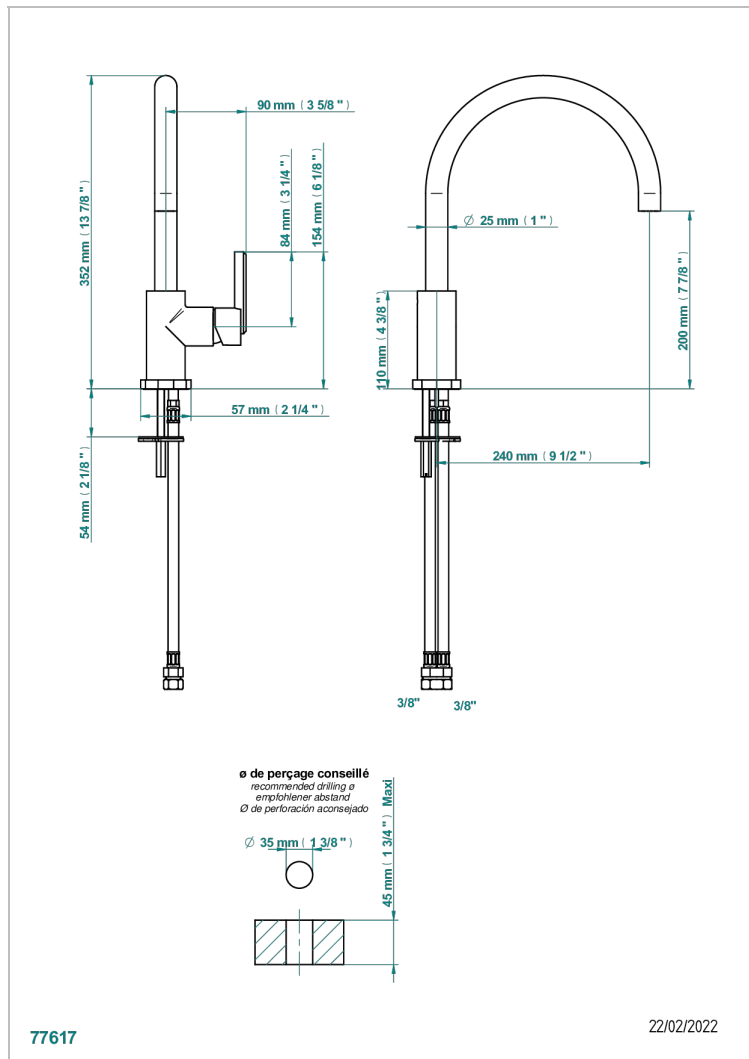

LES ONDES WITH LEVER HANDLES

G8B-6181N/US

Single hole kitchen faucet with swivel spout

CHARACTERISTIC

- Les Ondes with lever handles
- Single hole kitchen faucet with swivel spout

AVAILABLE FINITIONS

Blush PVD - H62
 Brass color PVD - H49
 Brown bronze color PVD - F33
 Chrome polished - A02
 Chrome polished / gold polished - G02
 Copper antique matt, coated - H07