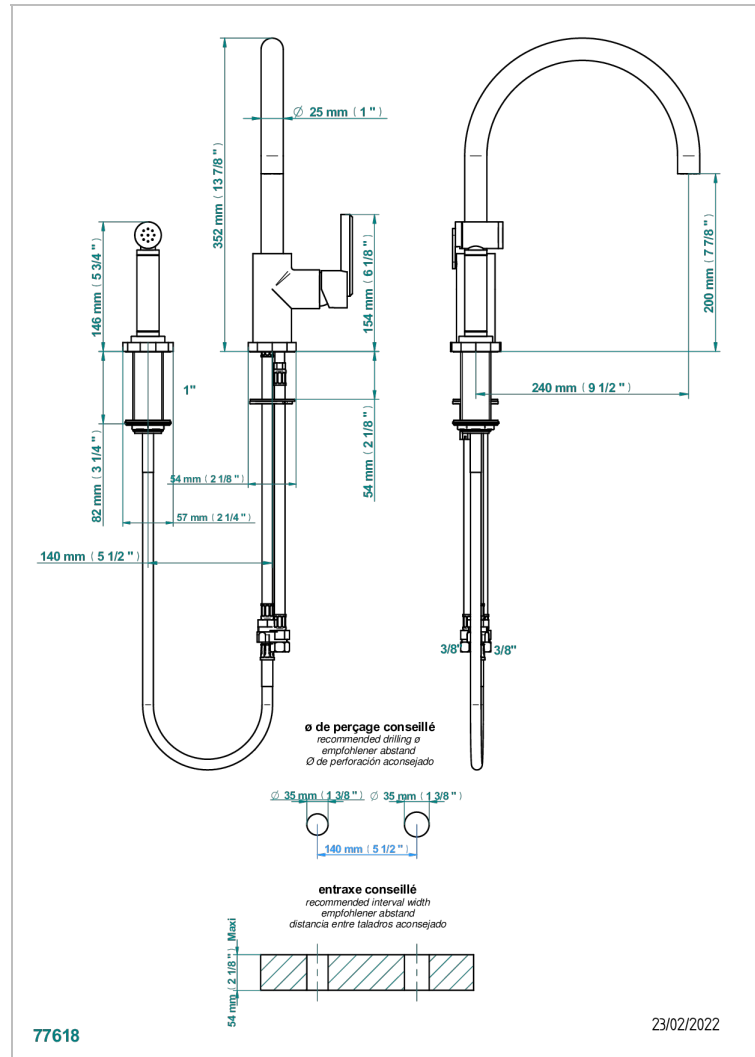

LES ONDES WITH LEVER HANDLES

G8B-6181N/DUS

Single hole mixer with swivel and side spray

CHARACTERISTIC

- Les Ondes with lever handles
- Single hole mixer with swivel and side spray

AVAILABLE FINITIONS

Blush PVD - H62
Brass color PVD - H49
Brown bronze color PVD - F33
Chrome polished - A02
Chrome polished / gold polished - G02
Copper antique matt, coated - H07

Gold color PVD - H52
Gold mat - F07
Gold polished - F01
Graphite PVD - H64
Light coated bronze - D01
Matt Umber PVD - H67

Matt blush PVD - H60
Matt brass color PVD - H50
Matt brown bronze color PVD - F34
Matt chrome (American satin) - C02
Matt gold color PVD - H53
Matt graphite PVD - H65

Matt nickel (American satin) - C01
Matt nickel color PVD - H56
Nickel antique / Sovereign - H28
Nickel color PVD - H55
Nickel polished - B01
Silver polished, antique - H03

Soft gold - F30
Soft matt gold - F31
Umber PVD - H66