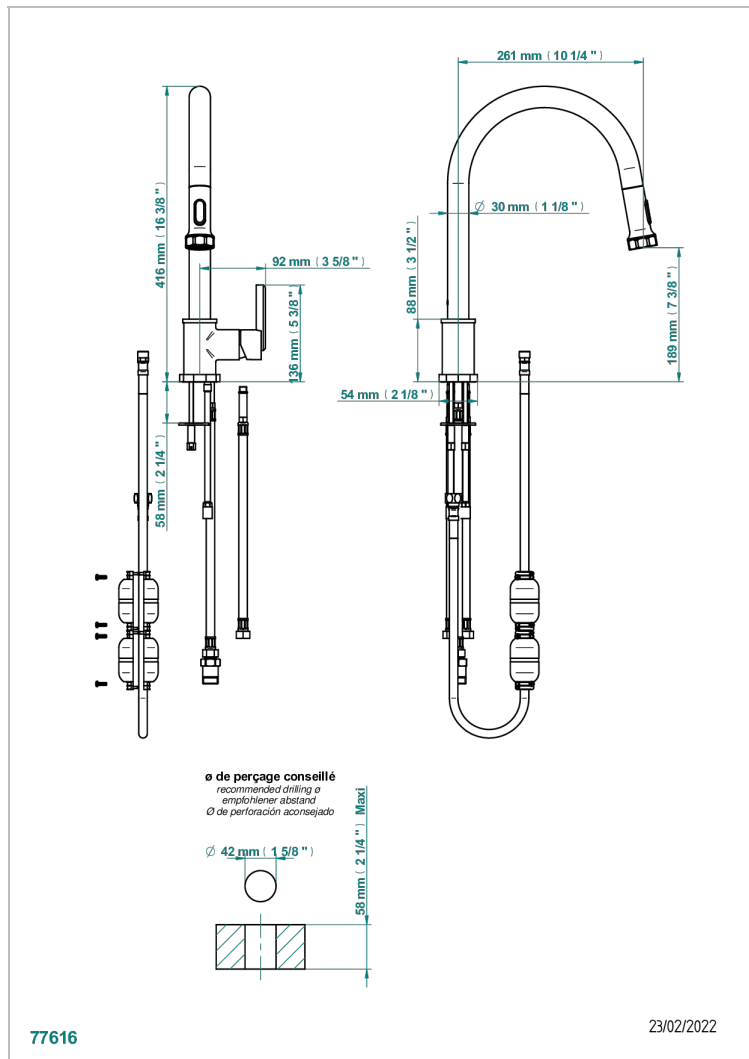

# LES ONDES WITH LEVER HANDLES

G8B-6181D/US

Single hole pull out kitchen Faucet

THG<sup>®</sup>  
PARIS

## CHARACTERISTIC

- Les Ondes with lever handles
- Single hole pull out kitchen Faucet