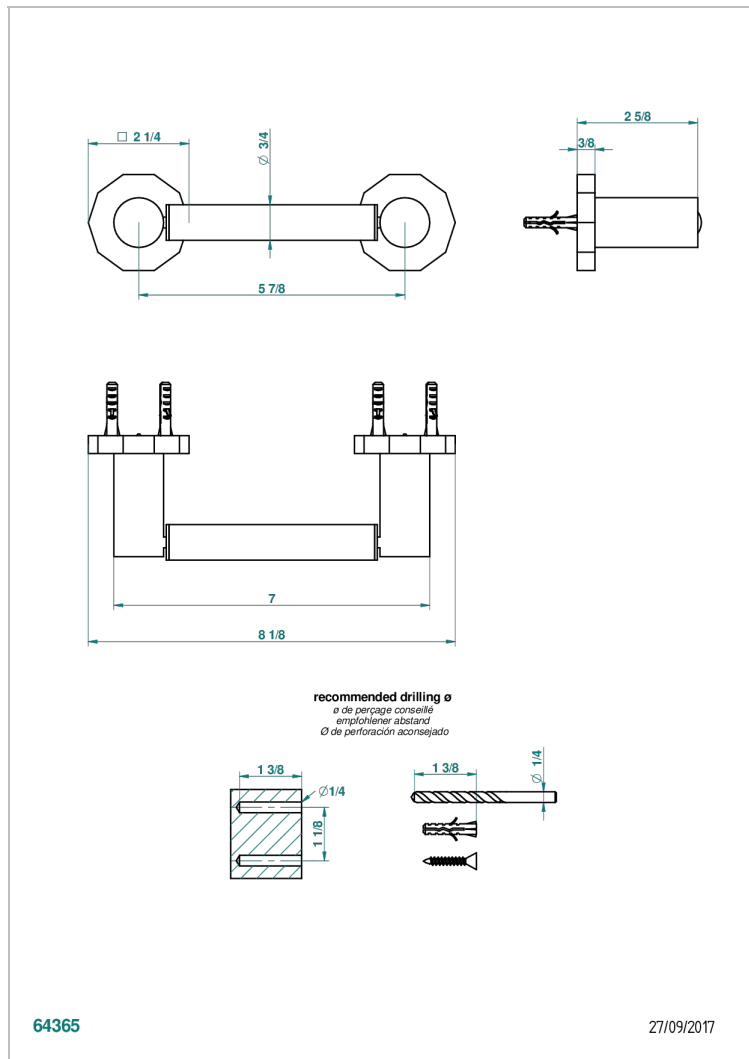

LES ONDES WITH LEVER HANDLES

G8B-543M

Paper roll holder

64365

27/09/2017

CHARACTERISTIC

- Les Ondes with lever handles
- Paper roll holder

AVAILABLE FINITIONS