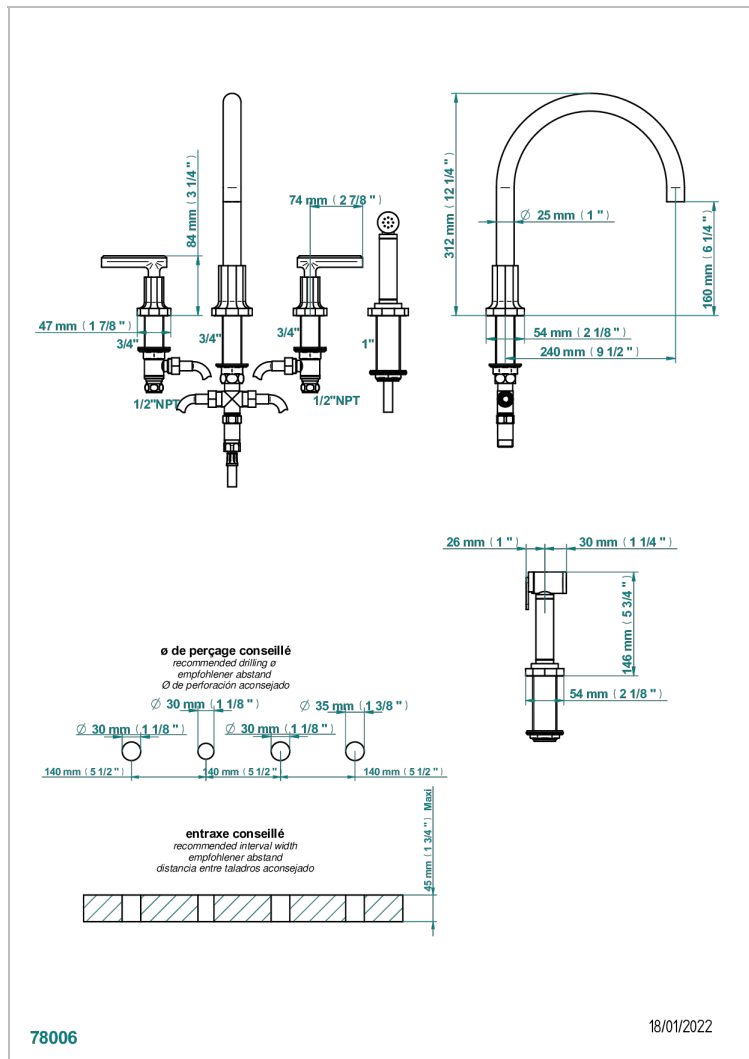

# LES ONDES WITH LEVER HANDLES

G8B-4211/US

Three hole kitchen faucet with side spray

## CHARACTERISTIC

- Les Ondes with lever handles
- Three hole kitchen faucet with side spray