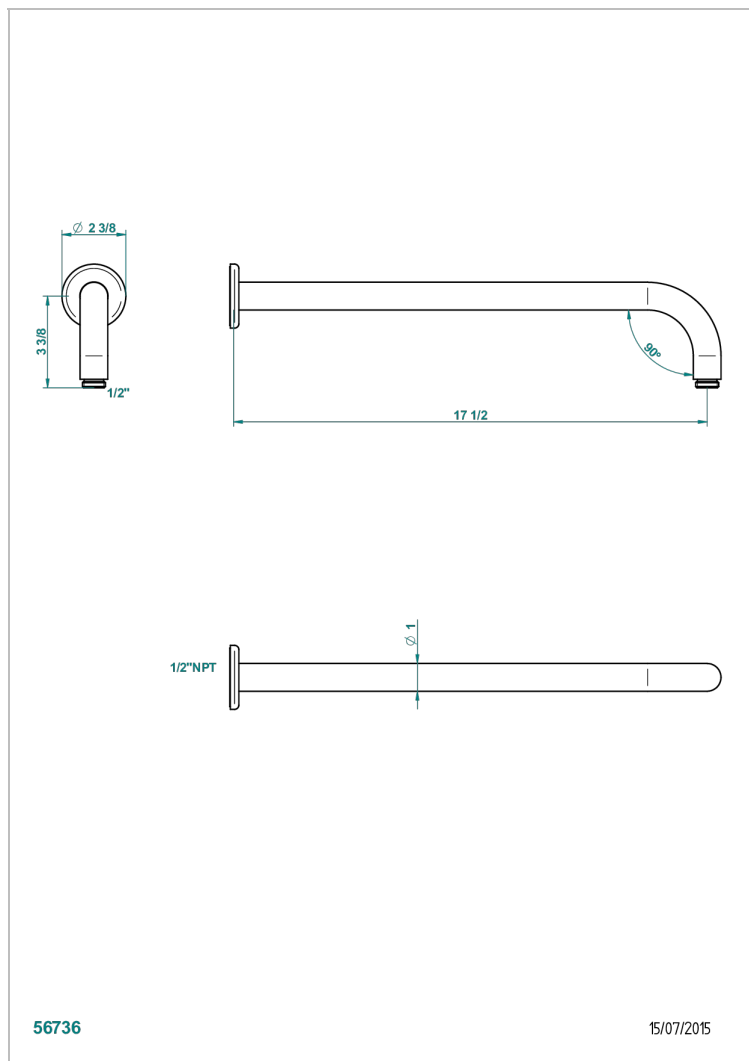

# CLUB SAINT-GERMAIN WITH LEVER HANDLES

G7J-84L/US

Horizontal shower arm, 90°, lg: 17"

56736

15/07/2015

## CHARACTERISTIC

- Club Saint-Germain with lever handles
- Horizontal shower arm, 90°, lg: 17"