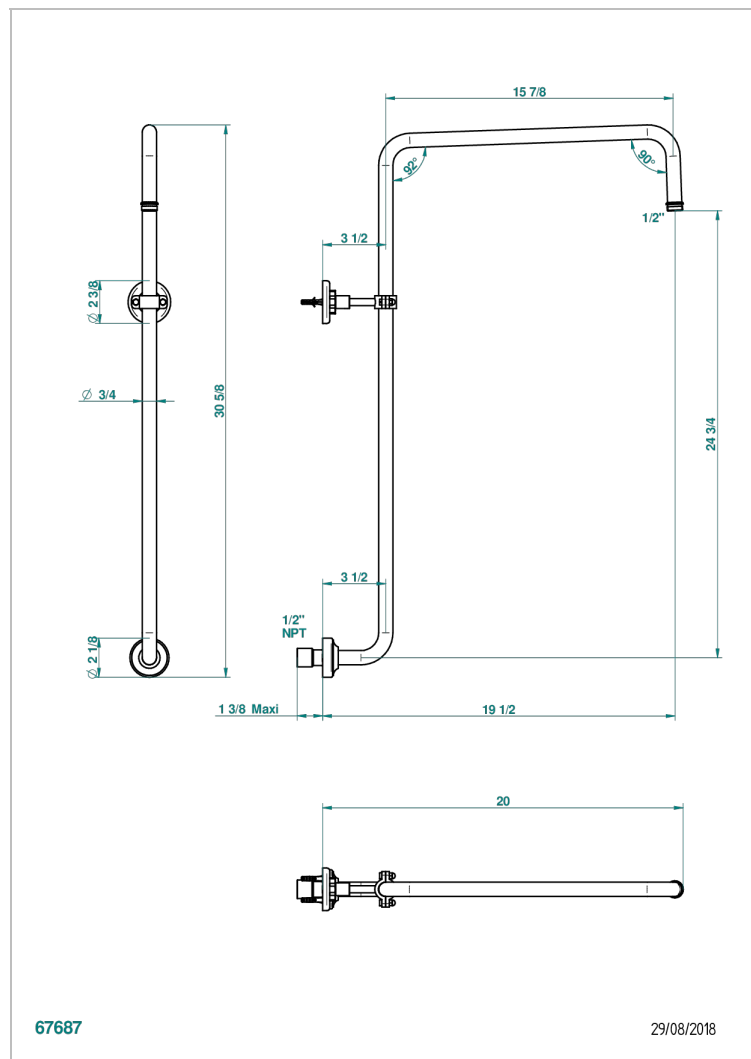

CLUB SAINT-GERMAIN WITH LEVER HANDLES

G7J-83/US

Curved shower arm 1/2"

CHARACTERISTIC

- Club Saint-Germain with lever handles
- Curved shower arm 1/2"

AVAILABLE FINITIONS

Blush PVD - H62
Brass color PVD - H49
Brown bronze color PVD - F33
Chrome polished - A02
Chrome polished / gold polished - G02
Copper antique matt, coated - H07

Matt nickel (American satin) - C01
Matt nickel color PVD - H56
Nickel antique / Sovereign - H28
Nickel color PVD - H55
Nickel polished - B01
Silver polished, antique - H03

Soft gold - F30
Soft matt gold - F31
Umber PVD - H66