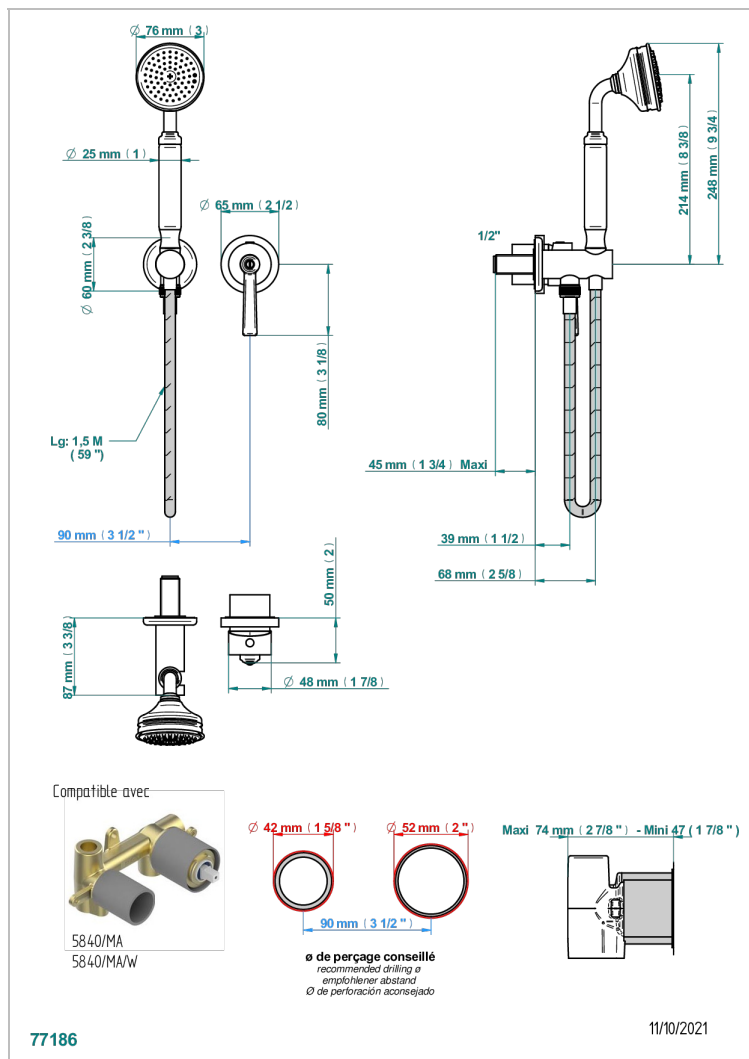

# CLUB SAINT-GERMAIN WITH LEVER

G7J-6561B

THG<sup>®</sup>  
PARIS

Trim only for wall mixer with complete handshower on hook

## CHARACTERISTIC

- Club Saint-Germain with lever
- Trim only for wall mixer with complete handshower on hook

## RELATED SKU'S

- Ref. G00-5840/MA Rough parts for concealed wall-mounted mixer with 1/2" outlet