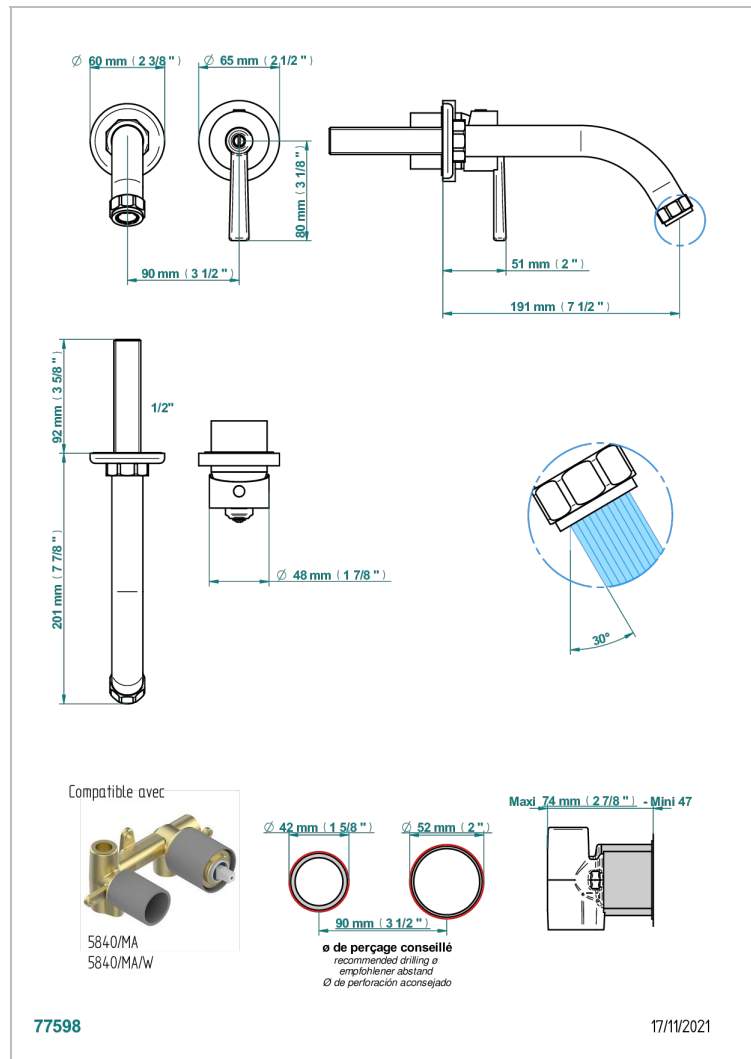

CLUB SAINT-GERMAIN WITH LEVER HANDLES

G7J-6541B

Trim only for Built-in basin mixer with spout (two x 1/2" inlets and one 1/2" outlet), without waste

CHARACTERISTIC

- Club Saint-Germain with lever handles
- Trim only for Built-in basin mixer with spout (two x 1/2" inlets and one 1/2" outlet), without waste

RELATED SKU'S

- Ref. G00-5840/MAUS Rough parts for concealed wall-mounted mixer with 1/2" outlet

AVAILABLE FINITIONS

Blush PVD - H62
Brass color PVD - H49
Brown bronze color PVD - F33
Chrome polished - A02
Chrome polished / gold polished - G02
Copper antique matt, coated - H07