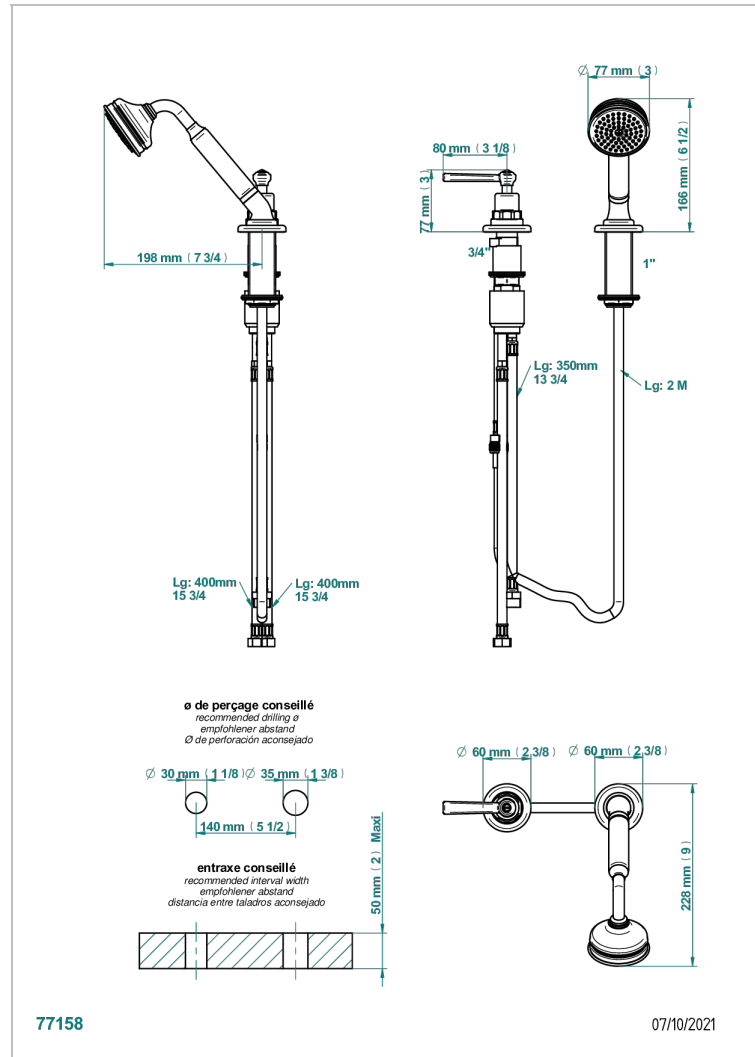

CLUB SAINT-GERMAIN WITH LEVER HANDLES

G7J-6532/60A

Deck mounted mixer with handshower, progressive cartridge

CHARACTERISTIC

- ACS : 22ACCLY009

STANDARDS

AVAILABLE FINITIONS

Blush PVD - H62
Brass color PVD - H49
Brown bronze color PVD - F33
Chrome polished - A02
Chrome polished / gold polished - G02
Copper antique matt, coated - H07

Matt nickel (American satin) - C01
Matt nickel color PVD - H56
Nickel antique / Sovereign - H28
Nickel color PVD - H55
Nickel polished - B01
Silver polished, antique - H03

Soft gold - F30
Soft matt gold - F31
Umber PVD - H66