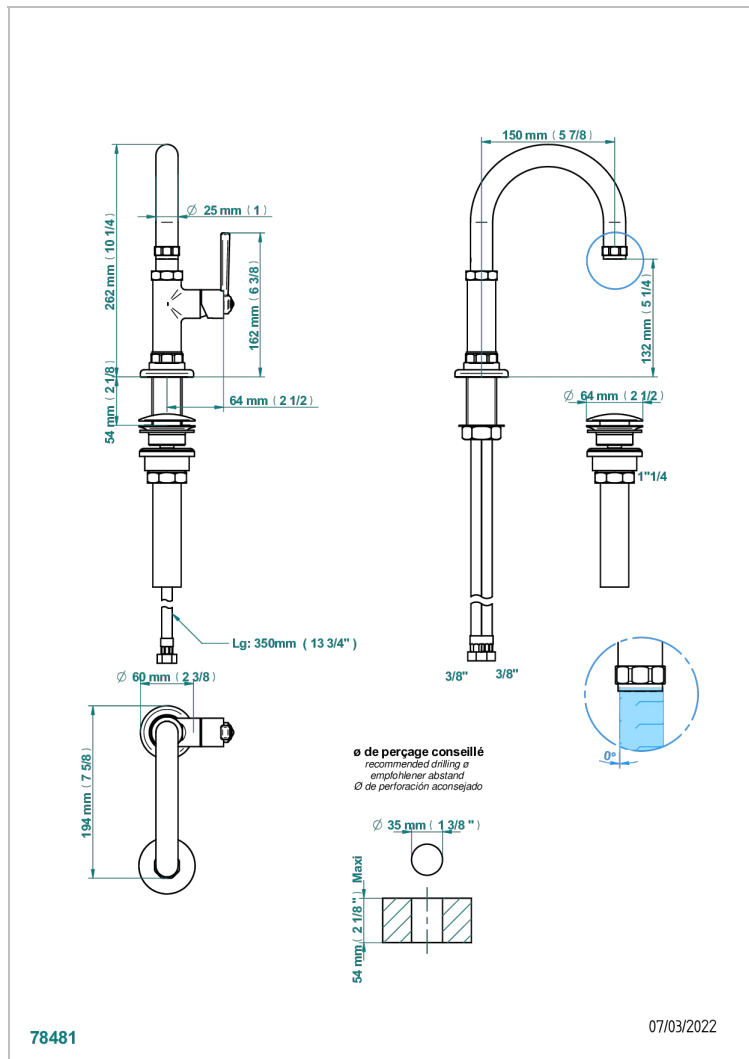

# CLUB SAINT-GERMAIN WITH LEVER HANDLES

G7J-6500/US

Single lever faucet with drain