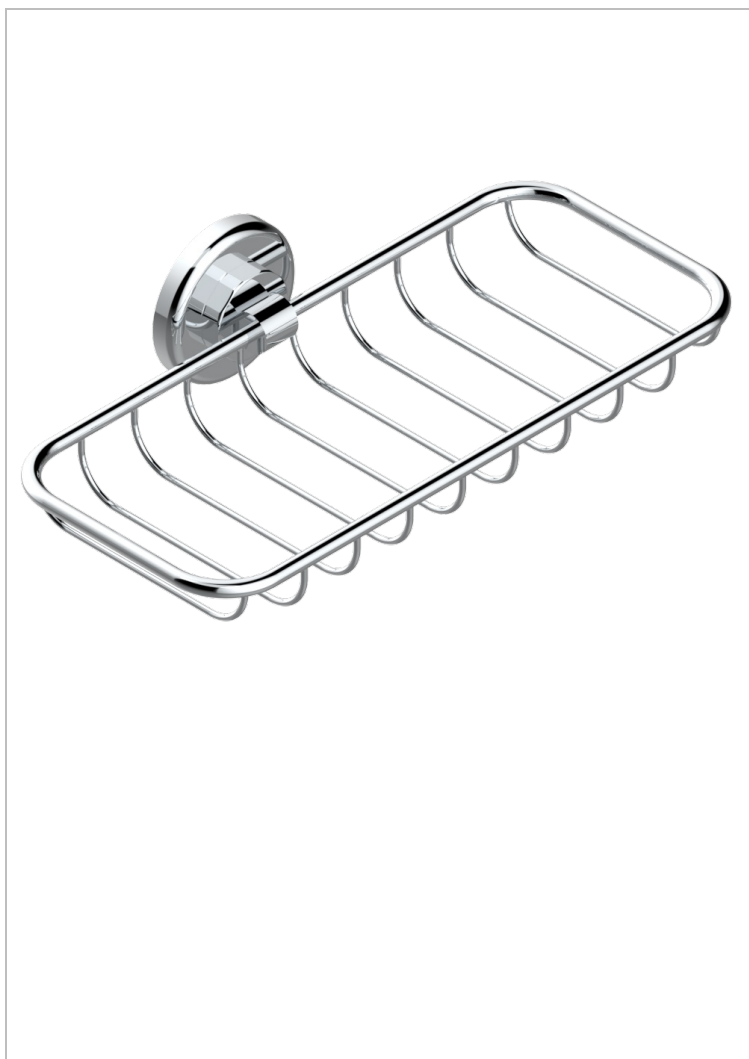

CLUB SAINT-GERMAIN WITH LEVER HANDLES

G7J-620A

Soap basket, wall mounted 10" x 4"3/8

CHARACTERISTIC

- Club Saint-Germain with lever handles
- Soap basket, wall mounted 10" x 4"3/8

AVAILABLE FINITIONS

Blush PVD - H62
Brass color PVD - H49
Brown bronze color PVD - F33
Chrome polished - A02
Chrome polished / gold polished - G02
Copper antique matt, coated - H07

Gold color PVD - H52
Gold mat - F07
Gold polished - F01
Graphite PVD - H64
Light coated bronze - D01
Matt Umber PVD - H67

Matt blush PVD - H60
Matt brass color PVD - H50
Matt brown bronze color PVD - F34
Matt chrome (American satin) - C02
Matt gold color PVD - H53
Matt graphite PVD - H65

Matt nickel (American satin) - C01
Matt nickel color PVD - H56
Nickel antique / Sovereign - H28
Nickel color PVD - H55
Nickel polished - B01
Silver polished, antique - H03

Soft gold - F30
Soft matt gold - F31
Umber PVD - H66