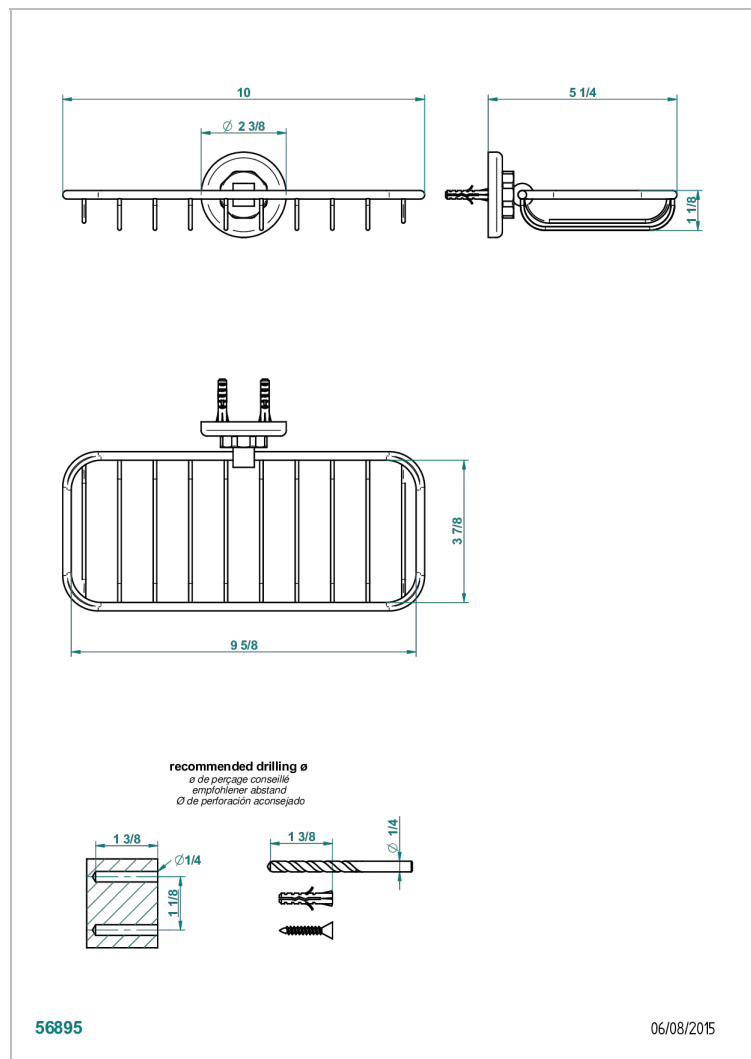

CLUB SAINT-GERMAIN WITH LEVER HANDLES

G7J-620A

Soap basket, wall mounted 10" x 4"3/8

CHARACTERISTIC

- Club Saint-Germain with lever handles
- Soap basket, wall mounted 10" x 4"3/8

AVAILABLE FINITIONS

Blush PVD - H62
Brass color PVD - H49
Brown bronze color PVD - F33
Chrome polished - A02
Chrome polished / gold polished - G02
Copper antique matt, coated - H07