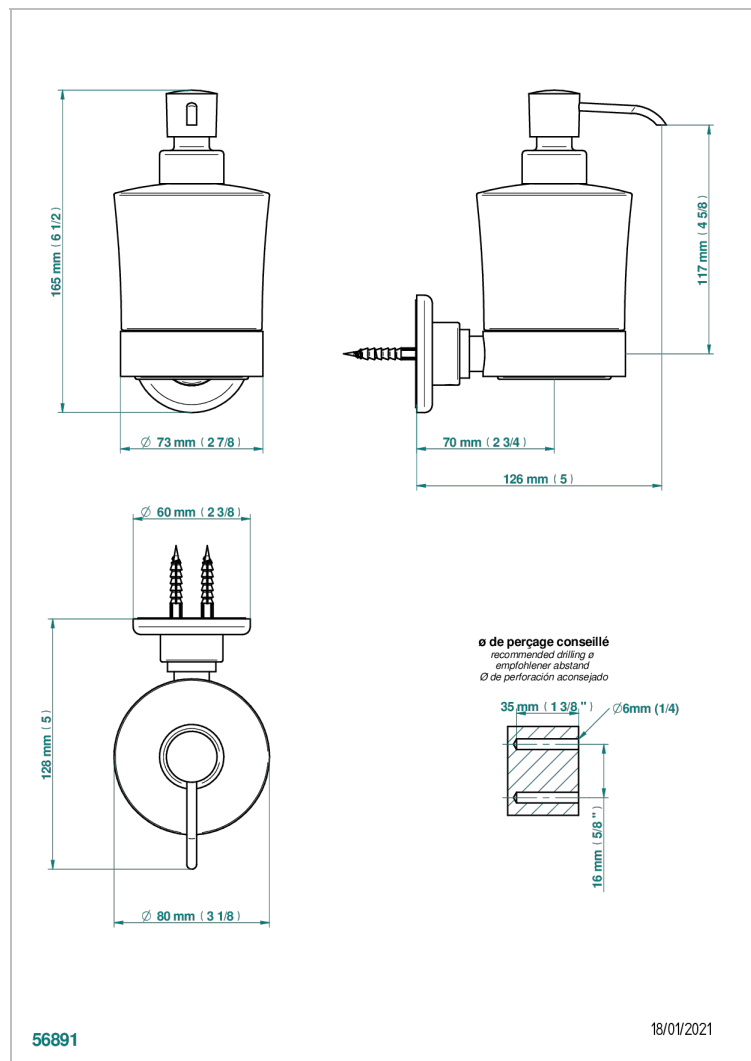

# CLUB SAINT-GERMAIN WITH LEVER HANDLES

G7J-613

wall liquid soap dispenser

## CHARACTERISTIC

- Club Saint-Germain with lever handles
- wall liquid soap dispenser