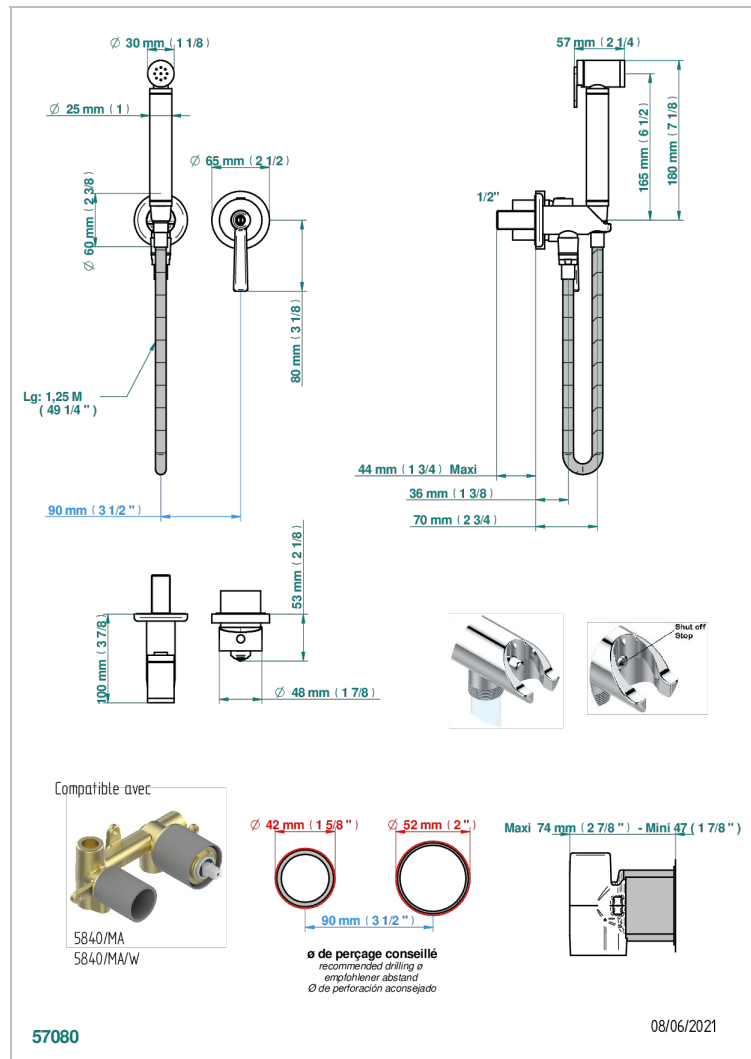

# CLUB SAINT-GERMAIN WITH LEVER HANDLES

G7J-5840/MBG

Trim only for WC douche including: trigger spray, wall mounted single lever mixer, reinforced hose (49 1/4"), wall outlet with integrated elbow with safety stopper

## CHARACTERISTIC

- ACS : 19ACCLY412

## RELATED SKU'S

- Ref. G00-5840/MAUS Rough parts for concealed wall-mounted mixer with 1/2" outlet