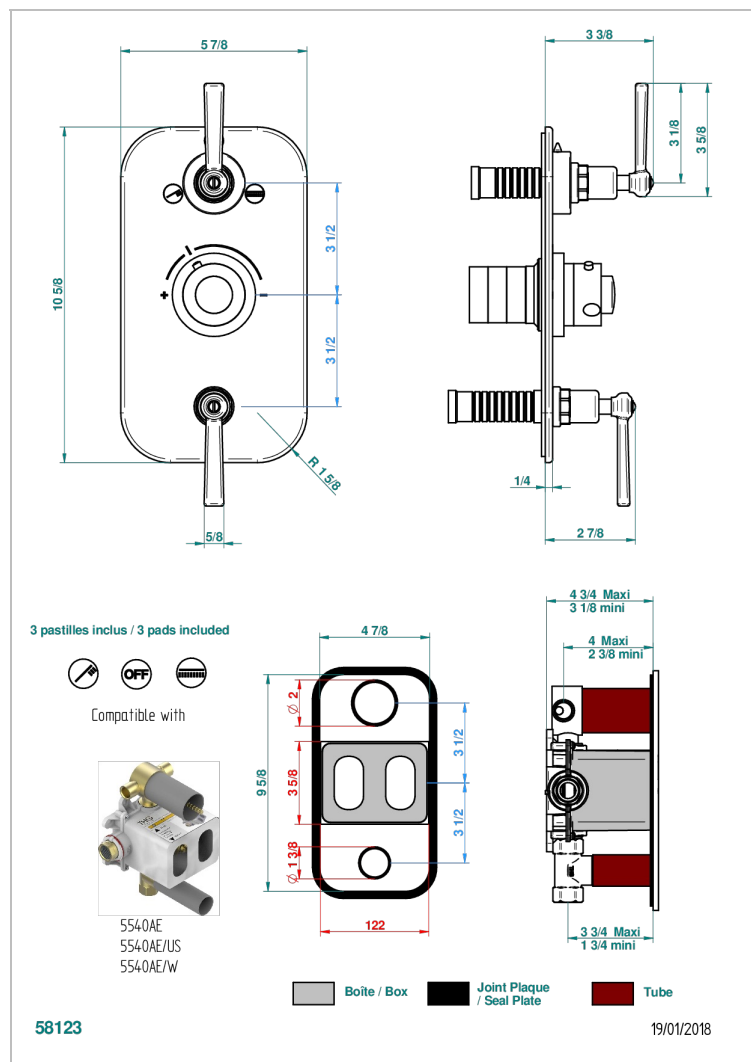

# CLUB SAINT-GERMAIN WITH LEVER HANDLES

G7J-5540BE

Trim for THG thermostat 3 functions , with one off function and 2 outlets and one single off function - rough part supplied with fixing box ref. .5 540AE/US

## CHARACTERISTIC

- ASME : ASME A112.18.1-2011/CSA B125.1-11
- DVGW : DW-6512CQ0608

## RELATED SKU'S

- Ref. G00-5100G Reinforced stop ring for THG thermostatic with fixing set
- Ref. G00-5540AE/US Thg thermostat with wax cartridge with one stop valve, 2 outlets and another stop valve, delivered with a built-in box, no trim