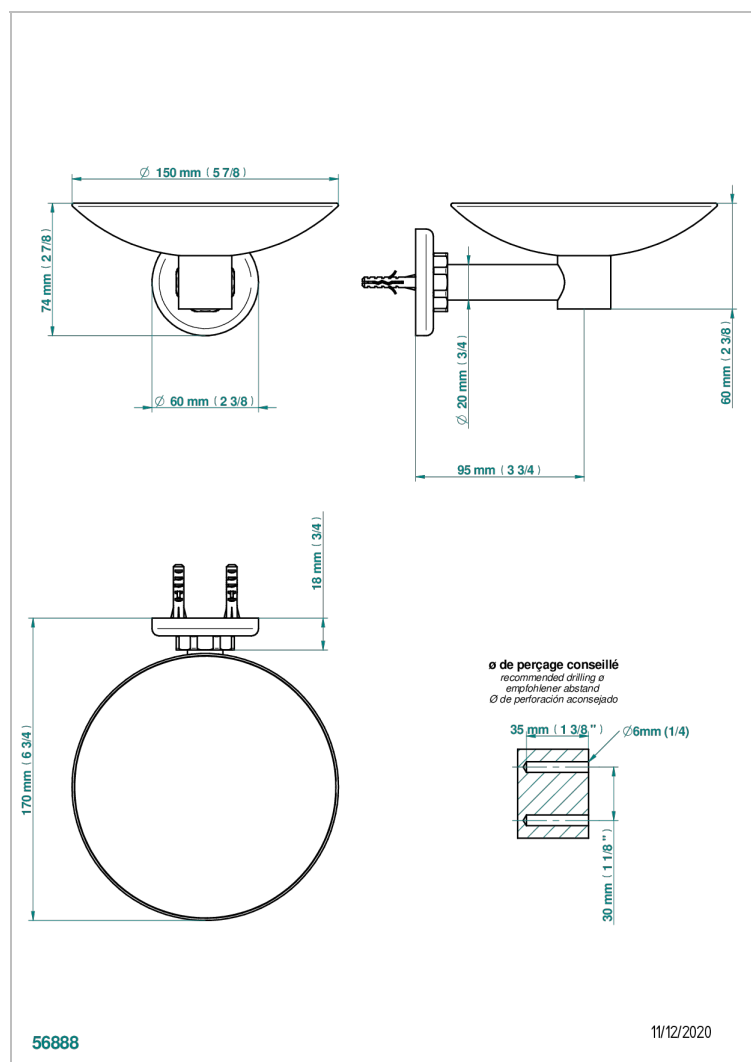

CLUB SAINT-GERMAIN WITH LEVER HANDLES

G7J-546GM

Soap dish, wall mounted, 6" diameter

CHARACTERISTIC

- Club Saint-Germain with lever handles
- Soap dish, wall mounted, 6" diameter

AVAILABLE FINITIONS

Blush PVD - H62
Brass color PVD - H49
Brown bronze color PVD - F33
Chrome polished - A02
Chrome polished / gold polished - G02
Copper antique matt, coated - H07