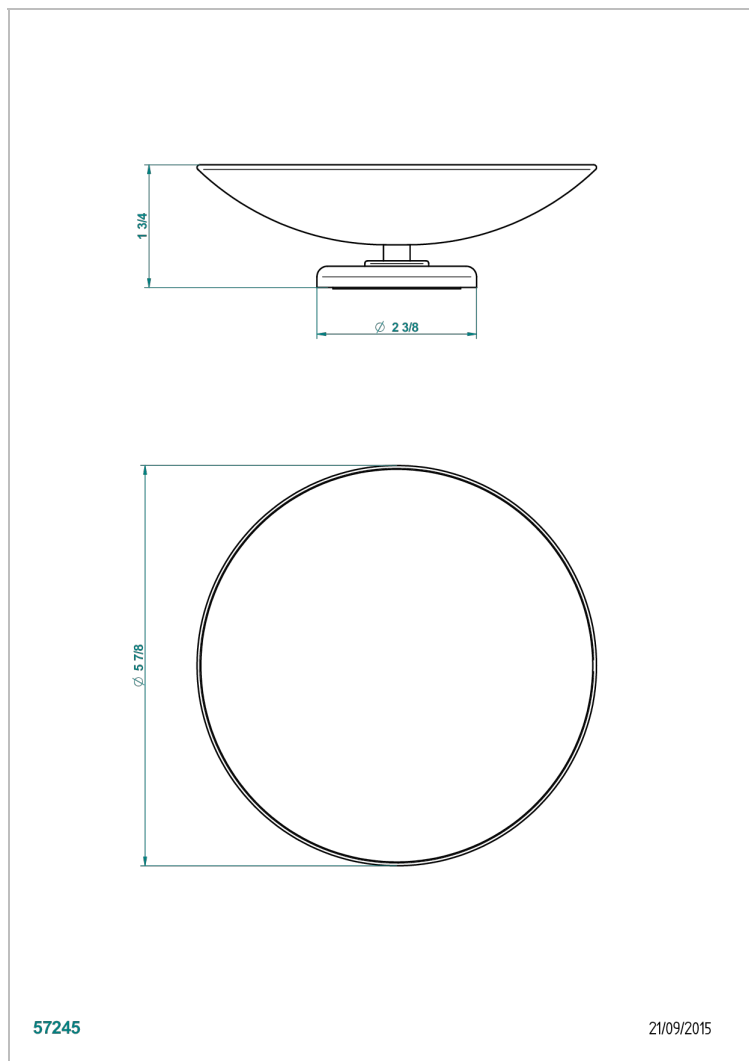

# CLUB SAINT-GERMAIN WITH LEVER HANDLES

G7J-544GM

Soap dish, freestanding , 6" diameter

## CHARACTERISTIC

- Club Saint-Germain with lever handles
- Soap dish, freestanding , 6" diameter