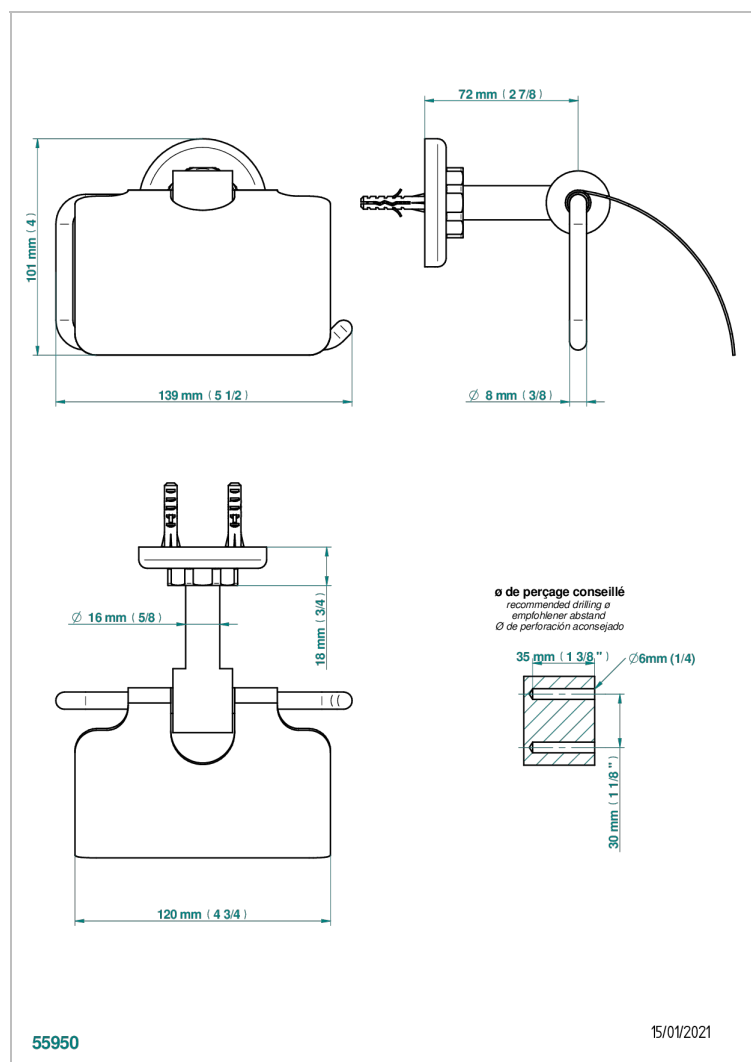

CLUB SAINT-GERMAIN WITH LEVER HANDLES

G7J-538AC

Toilet paper holder, single mount with cover

CHARACTERISTIC

- Club Saint-Germain with lever handles
- Toilet paper holder, single mount with cover

AVAILABLE FINITIONS