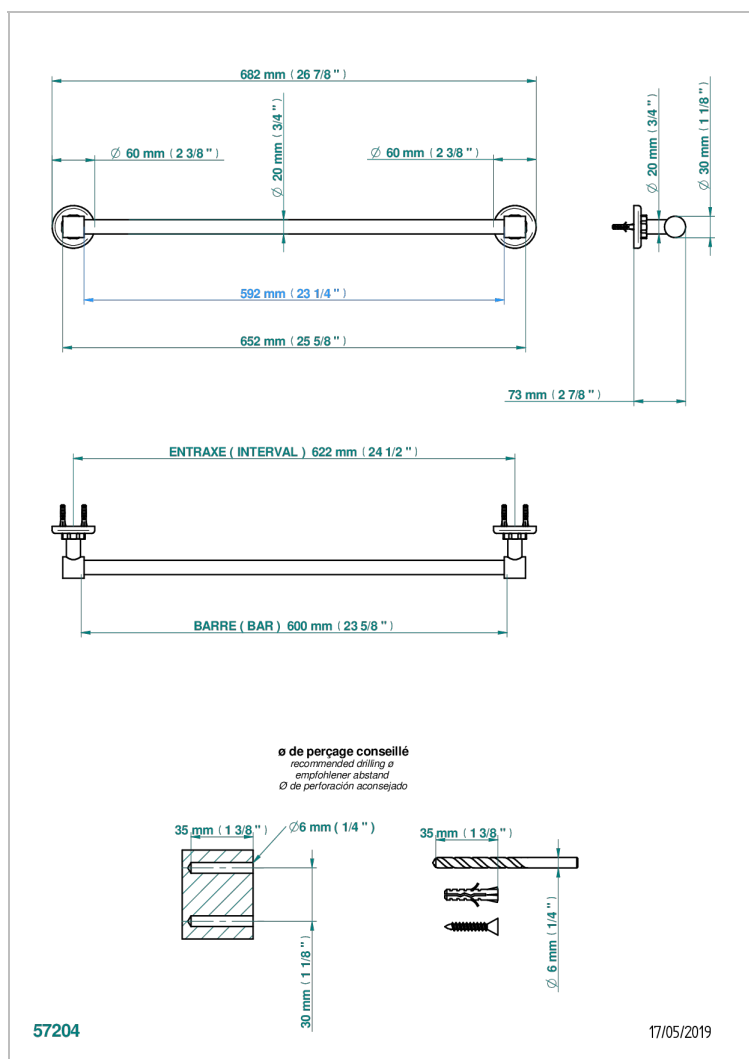

CLUB SAINT-GERMAIN WITH LEVER HANDLES

G7J-520/60

Towel bar, 24" long

CHARACTERISTIC

- Club Saint-Germain with lever handles
- Towel bar, 24" long

AVAILABLE FINITIONS

Blush PVD - H62
Brass color PVD - H49
Brown bronze color PVD - F33
Chrome polished - A02
Chrome polished / gold polished - G02
Copper antique matt, coated - H07