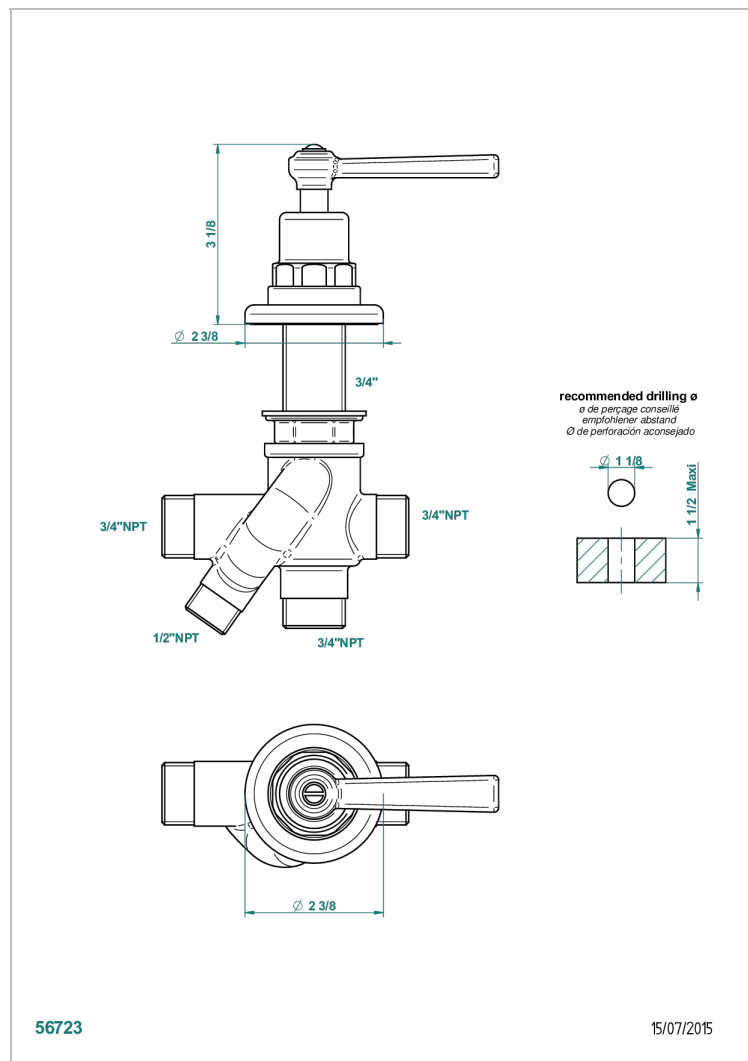

# CLUB SAINT-GERMAIN WITH LEVER HANDLES

G7J-504VGUS

2-function deck diverter with trim

## CHARACTERISTIC

- Club Saint-Germain with lever handles
- 2-function deck diverter with trim