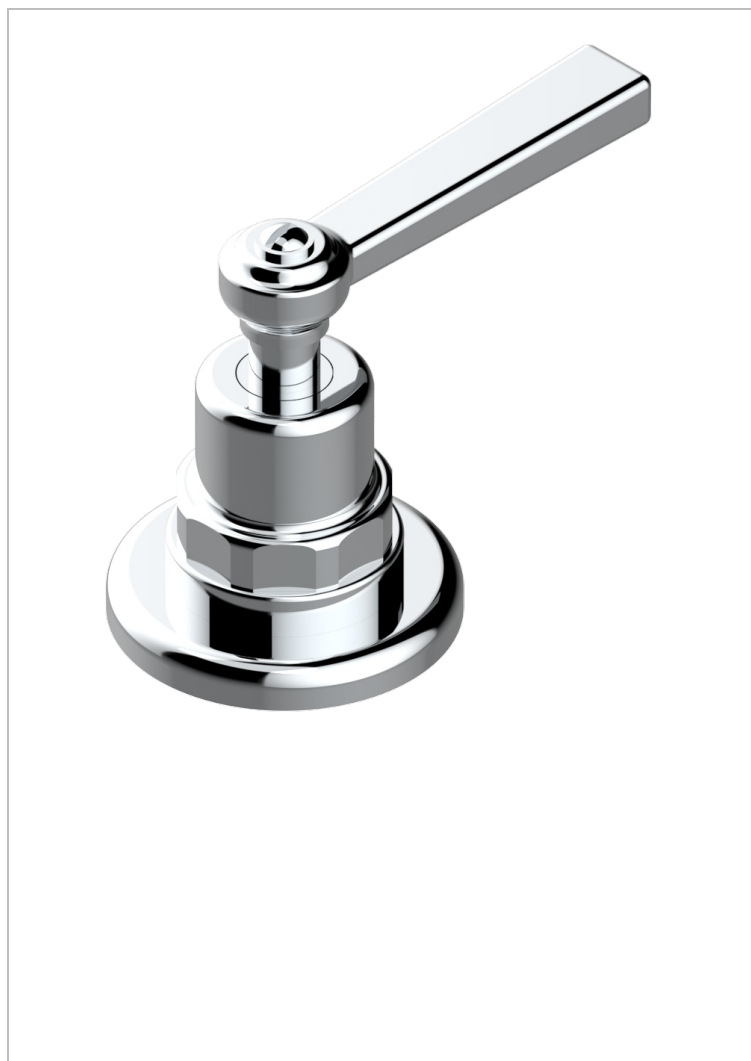

# CLUB SAINT-GERMAIN WITH LEVER HANDLES

G7J-504VGUS

2-function deck diverter with trim

## CHARACTERISTIC

- Club Saint-Germain with lever handles
- 2-function deck diverter with trim