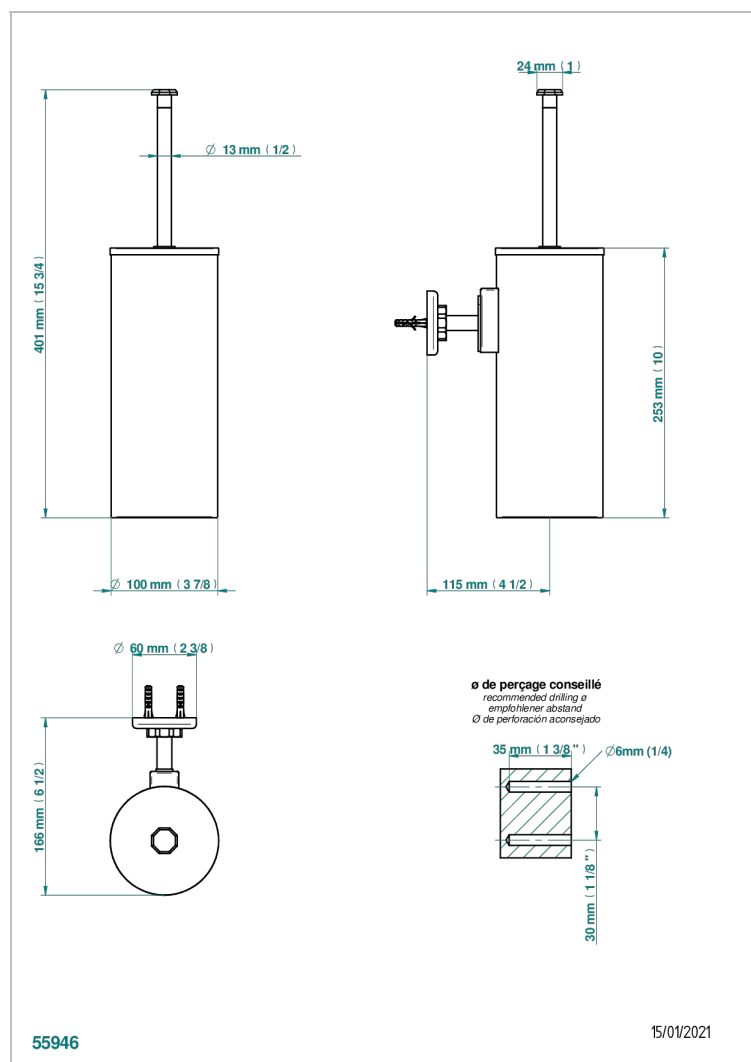

# CLUB SAINT-GERMAIN WITH LEVER HANDLES

G7J-4720C

Metal toilet brush holder with brush with cover wall mounted

## CHARACTERISTIC

- Club Saint-Germain with lever handles
- Metal toilet brush holder with brush with cover wall mounted