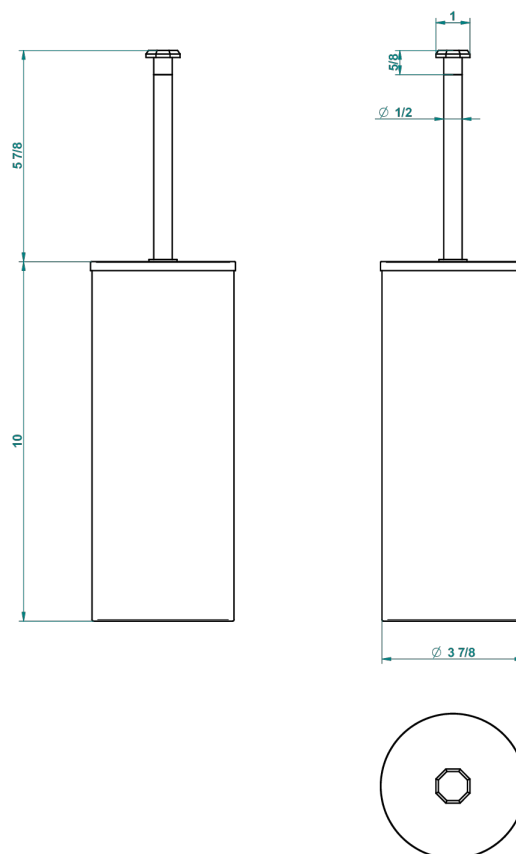

# CLUB SAINT-GERMAIN WITH LEVER HANDLES

G7J-4700C

THG<sup>®</sup>  
PARIS

Metal toilet brush holder with brush with cover floor mounted

23690

16/07/2015

## CHARACTERISTIC

- Club Saint-Germain with lever handles
- Metal toilet brush holder with brush with cover floor mounted