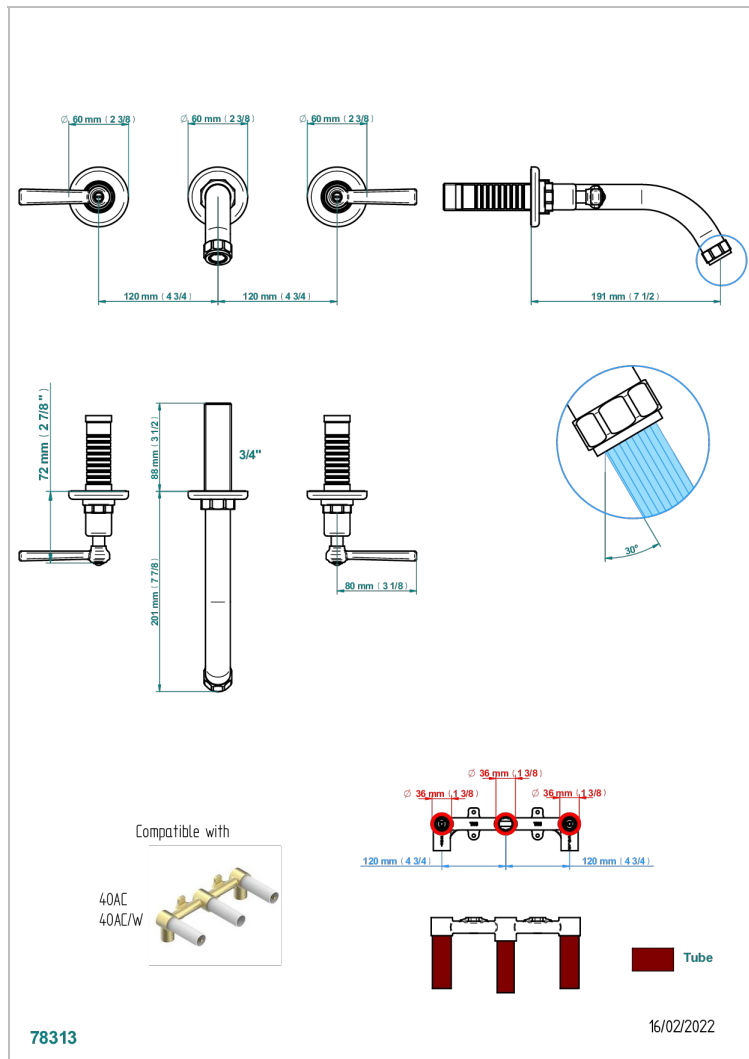

CLUB SAINT-GERMAIN WITH LEVER HANDLES

G7J-41GB

Trim for wall mounted 3-hole bath set only

CHARACTERISTIC

- Club Saint-Germain with lever handles
- Trim for wall mounted 3-hole bath set only

RELATED SKU'S

- Ref. G00-40AM/US Rough parts for wall set (one counter clockwise and one clockwise cartridges)